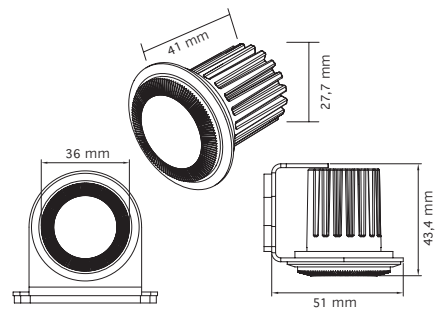

# strands

-lighting division

Part No. 850419

## DARK KNIGHT GLORIA

Part No. 850420

| PART NO.                 | 850419                    | 850420                    |
|--------------------------|---------------------------|---------------------------|
| VOLTAGE                  | 12-24 V DC                | 12-24 V DC                |
| CONSUMPTION              | 10 W                      | 12 W                      |
| PATTERNS                 | 21                        | 21                        |
| IP-CLASS                 | IP69K                     | IP69K                     |
| MATERIAL HOUSING         | Aluminium                 | Aluminium                 |
| COLOR LENS               | Smoked                    | Clear                     |
| COLOR LED                | Amber                     | Amber                     |
| CONNECTION               | Cable                     | Cable                     |
| CABLE LENGTH             | 400 mm                    | 400 mm                    |
| LENGTH                   | 36 mm                     | 36 mm                     |
| DEPTH                    | 41 mm                     | 41 mm                     |
| DIAMETER                 | 27,7 mm inner 36 mm outer | 27,7 mm inner 36 mm outer |
| HEIGHT INCLUDING BRACKET | 51 mm                     | 51 mm                     |
| OPERATING TEMPERATURE    | -30°C ~ +60°C             | -30°C ~ +60°C             |
| E-APPROVED               | ECE R65 Class 1           | ECE R65 Class 2           |
| EMC-CERTIFICATE          | ECE R10                   | ECE R10                   |