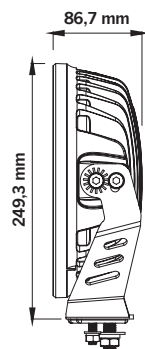

## SIBERIA NR WHITE 9'' LED E-APPROVED

Voltage	9-32V DC
Consumption	99W
Theoretical lumen	20 400
Actual lumen	11 722
1 lux @	370 m
IP-class	IP69K
Beam pattern	Flood
Position light	White and amber
Connection	DT4
Cable length	500 mm
Color temperature	5700K

Material bracket	Stainless steel
Material housing	Aluminium
Material lens	Polycarbonate
Diameter	228,6mm
Depth	86,7mm
Height including bracket	249,3mm
Operating temperature	-20°C ~ +45°C
E-approved	ECE R112, R7
Ref	30
EMC-certificate	ECE R10