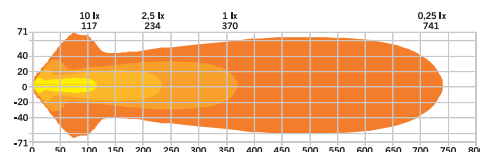

## SIBERIA NR WHITE 9'' LED E-APPROVED

Voltage	9-32V DC
Consumption	99W
Theoretical lumen	20 400
Actual lumen	11 722
1 lux @	370 m
IP-class	IP69K
Beam pattern	Flood
Position light	White and amber
Connection	DT4
Cable length	500 mm
Color temperature	5700K

Material bracket	Stainless steel
Material housing	Aluminium
Material lens	Polycarbonate
Diameter	228,6mm
Depth	86,7mm
Height including bracket	249,3mm
Operating temperature	-20°C ~ +45°C
E-approved	ECE R112, R7
Ref	30
EMC-certificate	ECE R10