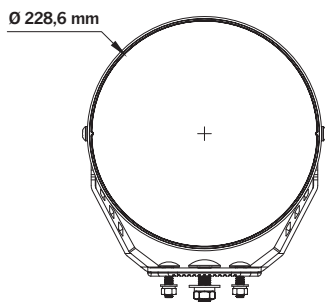

## SIBERIA NR WHITE 9'' LED E-APPROVED

Voltage	9-32V DC
Consumption	99W
Theoretical lumen	20 400
Actual lumen	11 722
1 lux @	370 m
IP-class	IP69K
Beam pattern	Flood
Position light	White and amber
Connection	DT4
Cable length	500 mm
Color temperature	5700K

Material bracket	Stainless steel
Material housing	Aluminium
Material lens	Polycarbonate
Diameter	228,6mm
Depth	86,7mm
Height including bracket	249,3mm
Operating temperature	-20°C ~ +45°C
E-approved	ECE R112, R7
Ref	30
EMC-certificate	ECE R10

Part No. 809208