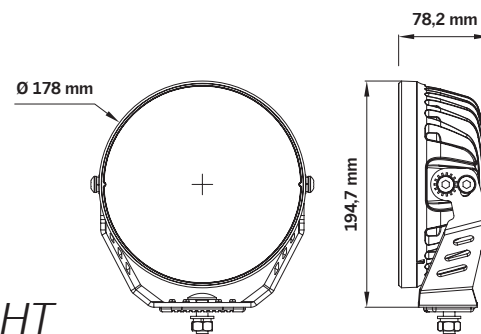

strands[®]

-lighting division

SIBERIA NRS DRIVING LIGHT 7" LED

SPOT BEAM / WHITE AND AMBER POSITION LIGHT

Voltage	9-35V DC
Consumption	69W
Theoretical lumen	6720
Actual lumen	5130
1 lux @	631m
IP-class	IP67/IP69K
Beam pattern	Spot
Position light	White and amber
Connection	DT-4

Cable length	500 mm
Material housing	Aluminium
Material lens	Polycarbonate
Diameter	178 mm
Depth	78,2 mm
Height including bracket	194,7 mm
Operating temperature	-20°C - +45°C
E-approved	No
EMC-certificate	ECE R10