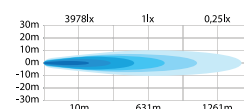

strands[®]

-lighting division

SIBERIA NRS DRIVING LIGHT 7" LED

SPOT BEAM / WHITE AND AMBER POSITION LIGHT

Voltage	9-35V DC
Consumption	69W
Theoretical lumen	6720
Actual lumen	5130
1 lux @	631m
IP-class	IP67/IP69K
Beam pattern	Spot
Position light	White and amber
Connection	DT-4

Cable length	500 mm
Material housing	Aluminium
Material lens	Polycarbonate
Diameter	178 mm
Depth	78,2 mm
Height including bracket	194,7 mm
Operating temperature	-20°C - +45°C
E-approved	No
EMC-certificate	ECE R10