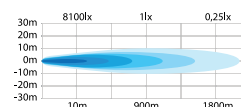

strands[®]

-lighting division

SIBERIA NRS DRIVING LIGHT 9" LED

SPOT BEAM / WHITE AND AMBER POSITION LIGHT

Voltage	9-35V DC
Consumption	145W
Theoretical lumen	14 280
Actual lumen	10 485
1 lux @	900m
IP-class	IP67/IP69K
Beam pattern	Spot
Position light	White and amber
Connection	DT-4

Cable length	500mm
Material housing	Aluminium
Material lens	Polycarbonate
Diameter	228,6mm
Depth	86,7mm
Height including bracket	249,3mm
Operating temperature	-20°C - +45°C
E-approved	No
EMC-certificate	ECE R10