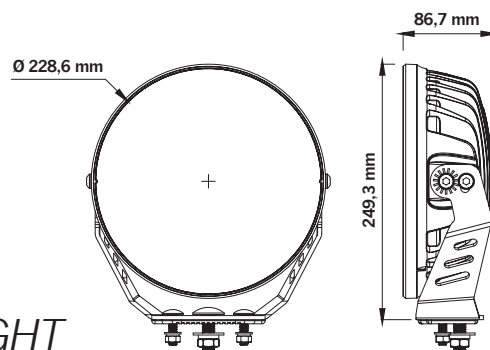

strands[®]

-lighting division

SIBERIA NRS DRIVING LIGHT 9" LED

SPOT BEAM / WHITE AND AMBER POSITION LIGHT

Voltage	9-35V DC
Consumption	145W
Theoretical lumen	14 280
Actual lumen	10 485
1 lux @	900m
IP-class	IP67/IP69K
Beam pattern	Spot
Position light	White and amber
Connection	DT-4

Cable length	500mm
Material housing	Aluminium
Material lens	Polycarbonate
Diameter	228,6mm
Depth	86,7mm
Height including bracket	249,3mm
Operating temperature	-20°C - +45°C
E-approved	No
EMC-certificate	ECE R10