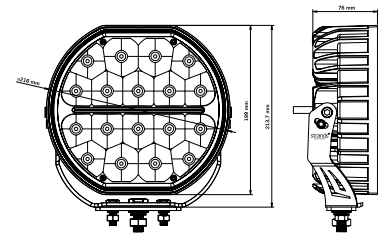

## BIG ENERGY EXTENDED BEAM DRIVING LIGHT

<b>Voltage</b>	10-32V DC
<b>Consumption</b>	104 W
<b>Theoretical lumen</b>	12 600 lm
<b>Actual lumen</b>	10 700 lm
<b>1 lux @</b>	644 m
<b>IP-class</b>	IP67/IP69K
<b>Beam pattern</b>	Extended beam
<b>Color temperature</b>	6500K
<b>Connection</b>	DT-4
<b>Position light</b>	White and amber

<b>Cable length</b>	1000 mm
<b>Material housing</b>	Aluminium
<b>Material lens</b>	Polycarbonate
<b>Diameter</b>	199 mm inner 216 mm outer
<b>Depth</b>	76 mm
<b>Height including bracket</b>	213,7 mm
<b>Operating temperature</b>	-35°C - +60°C
<b>E-approved</b>	No
<b>EMC-certificate</b>	ECE R10