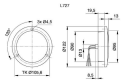

## JOKON 3 FUNC. TAIL LIGHT

A stylish, three-function Jokon tail light. It consumes only 10 W, featuring tail, brake, and indicator lights. It measures 122 mm in diameter with a 45 mm CC.

[Read more](#)

<b>Voltage (DC)</b>	24 V DC
<b>Consumption</b>	10 W
<b>Functions</b>	Indicator, Brake light, Tail light
<b>Cable length</b>	500 mm
<b>Color lens</b>	Clear
<b>Material housing/chassi</b>	ABS

<b>Material lens</b>	PMMA
<b>Depth</b>	32.5 mm
<b>CC</b>	45 mm
<b>IP-class</b>	IP67
<b>E-approved</b>	No
<b>ECE approval</b>	R10