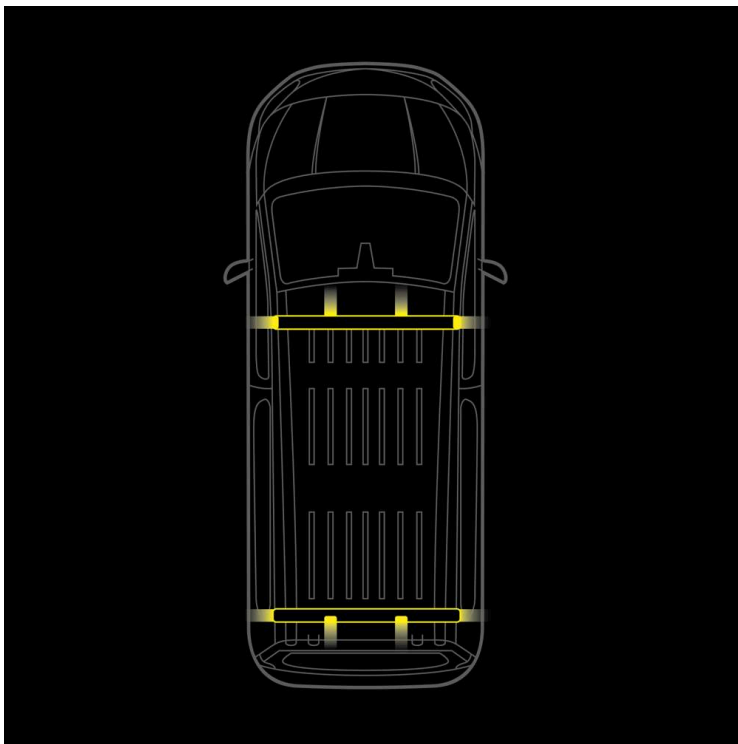

Part No. RRS4877244

CRUISE LIGHT C-RACK

CRUISE LIGHT C-RACK

SUITABLE VW CADDY CARGO 2021-

Load, signal, and protect your Volkswagen Caddy Cargo without drilling! This isn't just a roof rack – it's a highly functional and model-specific system that cleverly combines maximum load capacity with integrated high-visibility...

[Read more](#)

| | | | |
|--------------|------------|-----------------------|--------------|
| Voltage (DC) | 10-48 V DC | Operating temperature | -40 ~ +65 °C |
| Actual lumen | 9680 lm | E-approved | Yes |
| Length | 1300 mm | ECE approval | R10 |
| IP-class | IP67 | | |
