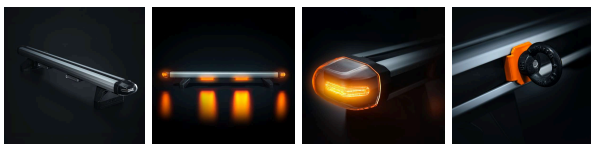

Part No. RRS4822240

CRUISE LIGHT C-RACK

CRUISE LIGHT C-RACK

SUITABLE VW CRAFTER 2018-

Load, signal, and protect your Volkswagen Crafter without drilling! This isn't just a roof rack – it's a highly functional and model-specific system that cleverly combines maximum load capacity with integrated high-visibility warning...

[Read more](#)

Voltage (DC)	10-48 V DC	Operating temperature	-40 ~ +65 °C
Actual lumen	7200 lm	E-approved	Yes
Length	1600 mm	ECE approval	R10
IP-class	IP67		
