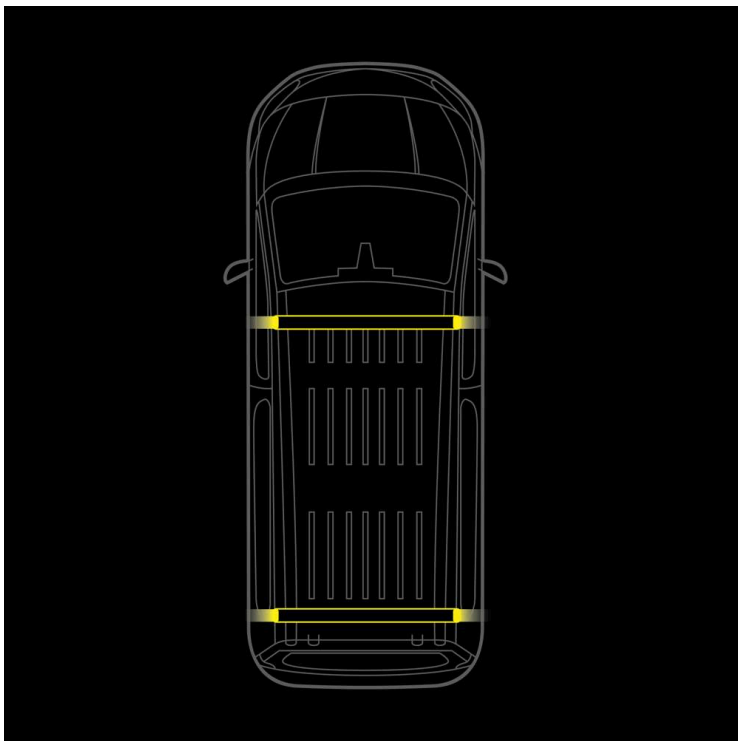

Part No. RRS4822240

CRUISE LIGHT C-RACK

CRUISE LIGHT C-RACK

SUITABLE VW CRAFTER 2018-

Load, signal, and protect your Volkswagen Crafter without drilling! This isn't just a roof rack – it's a highly functional and model-specific system that cleverly combines maximum load capacity with integrated high-visibility warning...

[Read more](#)

Voltage (DC)	10-48 V DC	Operating temperature	-40 ~ +65 °C
Actual lumen	7200 lm	E-approved	Yes
Length	1600 mm	ECE approval	R10
IP-class	IP67		
