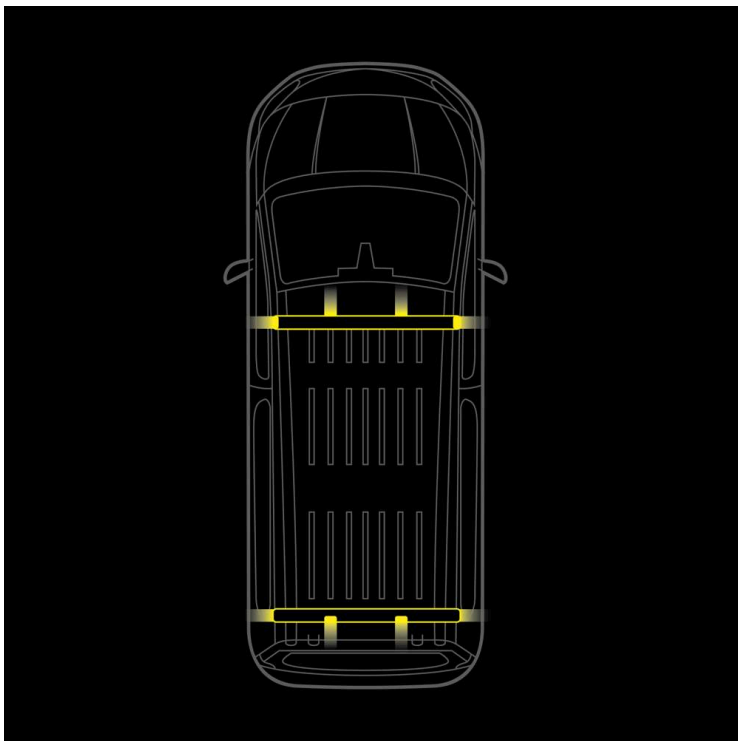

Part No. RRS4653244

CRUISE LIGHT C-RACK

CRUISE LIGHT C-RACK

SUITABLE TOYOTA PROACE 2016-

Load, signal, and protect your Toyota Proace without drilling! This isn't just a roof rack – it's a highly functional and model-specific system that cleverly combines maximum load capacity with integrated high-visibility warning...

[Read more](#)

Voltage (DC)	10-48 V DC	Operating temperature	-40 ~ +65 °C
Actual lumen	9680 lm	E-approved	Yes
Length	1500 mm	ECE approval	R10
IP-class	IP67		
