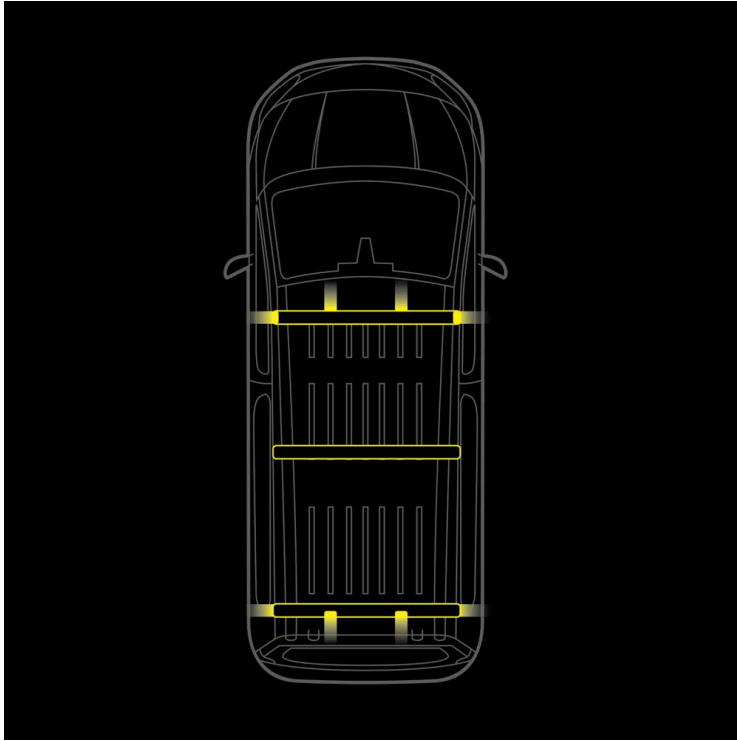

# CRUISE LIGHT C-RACK

## CRUISE LIGHT C-RACK

SUITABLE RENAULT MASTER 2010-2025

Load, signal, and protect your Renault Master without drilling! This isn't just a roof rack – it's a highly functional and model-specific system that cleverly combines maximum load capacity with integrated high-visibility warning...

[Read more](#)

---

Voltage (DC)	10-48 V DC	Operating temperature	-40 ~ +65 °C
Actual lumen	9680 lm	E-approved	Yes
Length	1600 mm	ECE approval	R10
IP-class	IP67		

---