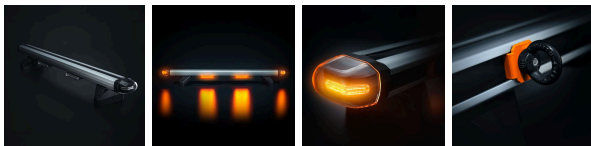

Voltage (DC)	10-48 V DC	Operating temperature	-40 ~ +65 °C
Actual lumen	9680 lm	E-approved	Yes
Length	1600 mm	ECE approval	R10
IP-class	IP67