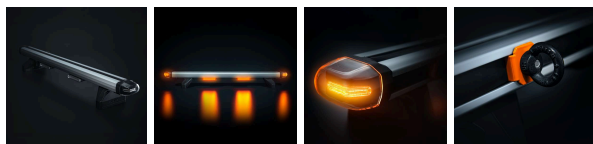

Part No. RRS3652344

CRUISE LIGHT C-RACK

CRUISE LIGHT C-RACK

SUITABLE PEUGEOT PARTNER 2019-

Load, signal, and protect your Peugeot Partner without drilling! This isn't just a roof rack – it's a highly functional and model-specific system that cleverly combines maximum load capacity with integrated high-visibility warning...

[Read more](#)

Voltage (DC)	10-48 V DC	Operating temperature	-40 ~ +65 °C
Actual lumen	9680 lm	E-approved	Yes
Length	1400 mm	ECE approval	R10
IP-class	IP67		
