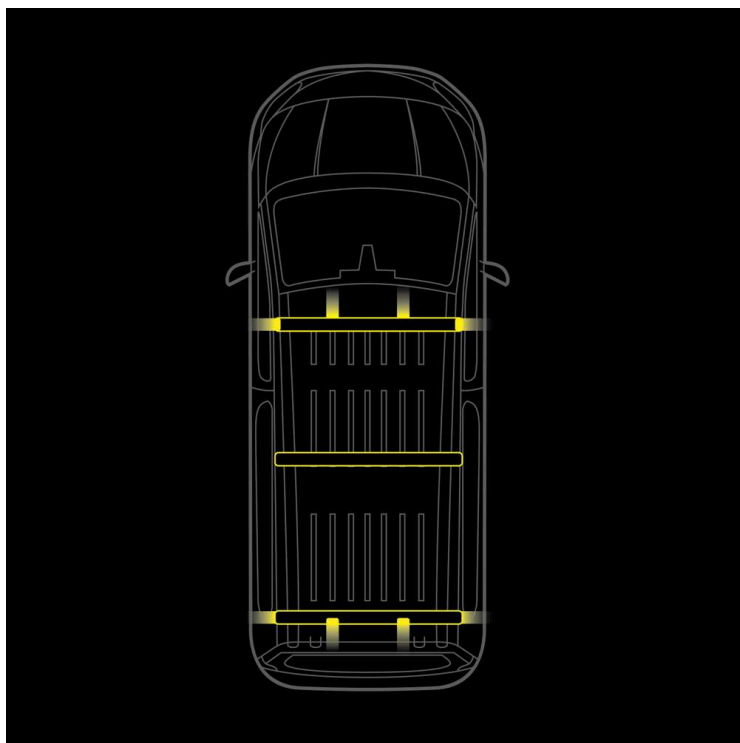

Part No. RRS3652344

CRUISE LIGHT C-RACK

CRUISE LIGHT C-RACK

SUITABLE PEUGEOT PARTNER 2019-

Load, signal, and protect your Peugeot Partner without drilling! This isn't just a roof rack – it's a highly functional and model-specific system that cleverly combines maximum load capacity with integrated high-visibility warning...

[Read more](#)

Voltage (DC)	10-48 V DC	Operating temperature	-40 ~ +65 °C
Actual lumen	9680 lm	E-approved	Yes
Length	1400 mm	ECE approval	R10
IP-class	IP67		
