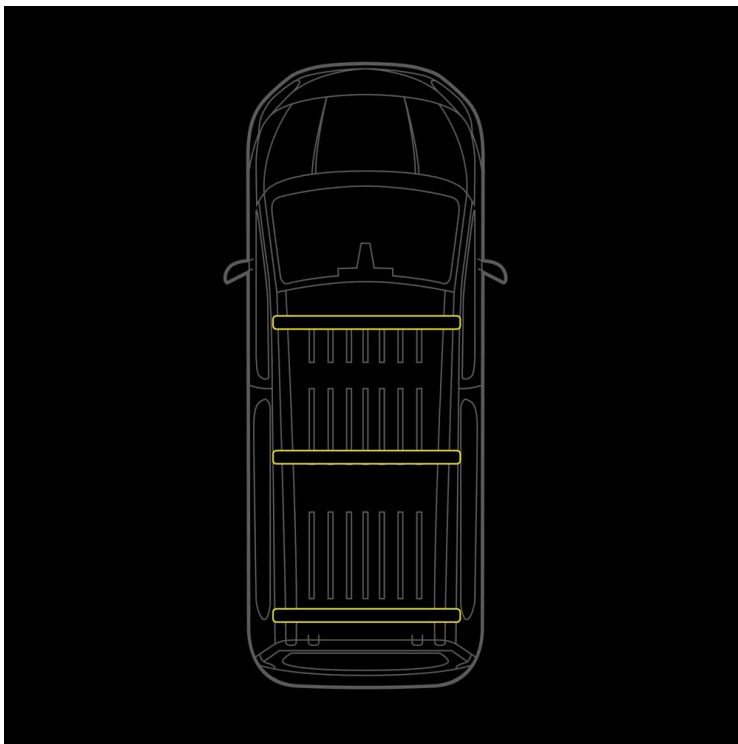

# CRUISE LIGHT C-RACK

## CRUISE LIGHT C-RACK

SUITABLE OPEL COMBO 2019-

*Load, signal, and protect your Opel Combo without drilling! This isn't just a roof rack – it's a highly functional and model-specific system that cleverly combines maximum load capacity with integrated high-visibility warning...*