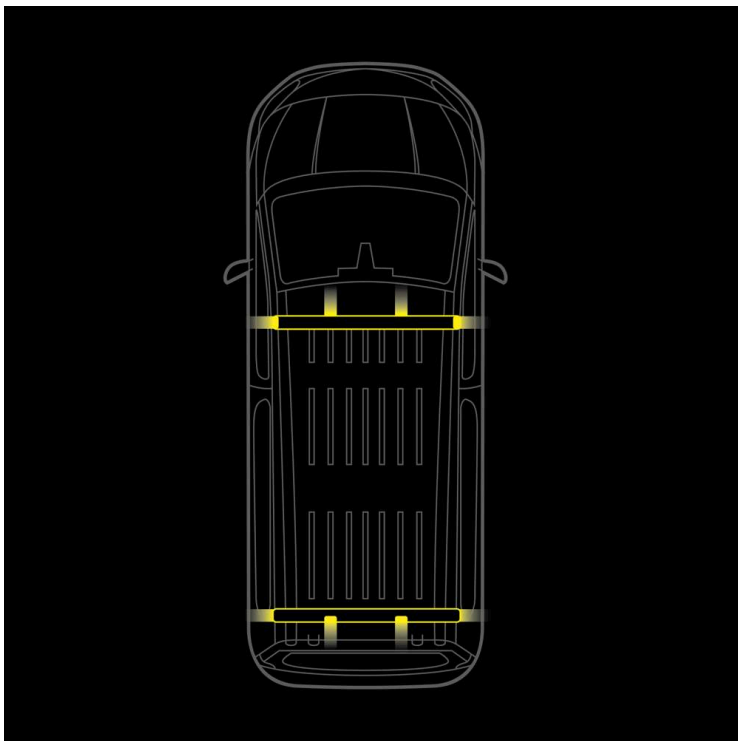

Part No. RRS3416244

CRUISE LIGHT C-RACK

CRUISE LIGHT C-RACK

SUITABLE OPEL COMBO 2019-

Load, signal, and protect your Opel Combo without drilling! This isn't just a roof rack – it's a highly functional and model-specific system that cleverly combines maximum load capacity with integrated high-visibility warning...

[Read more](#)

Voltage (DC)	10-48 V DC	Operating temperature	-40 ~ +65 °C
Actual lumen	9680 lm	E-approved	Yes
Length	1400 mm	ECE approval	R10
IP-class	IP67		
