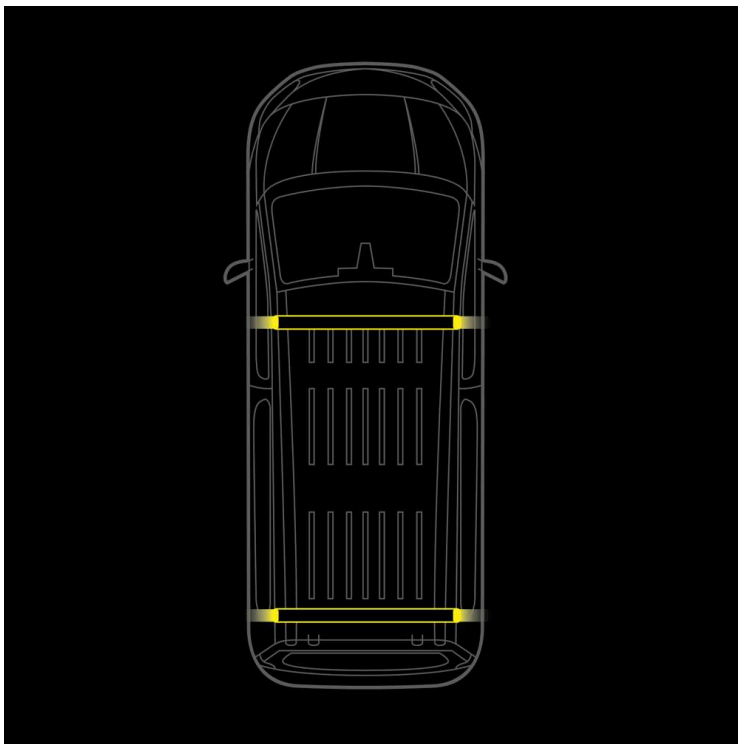

Part No. RRS3416240

CRUISE LIGHT C-RACK

CRUISE LIGHT C-RACK

SUITABLE OPEL COMBO 2019-

Load, signal, and protect your Opel Combo without drilling! This isn't just a roof rack – it's a highly functional and model-specific system that cleverly combines maximum load capacity with integrated high-visibility warning...

[Read more](#)

Voltage (DC)	10-48 V DC	Operating temperature	-40 ~ +65 °C
Actual lumen	7200 lm	E-approved	Yes
Length	1400 mm	ECE approval	R10
IP-class	IP67		
