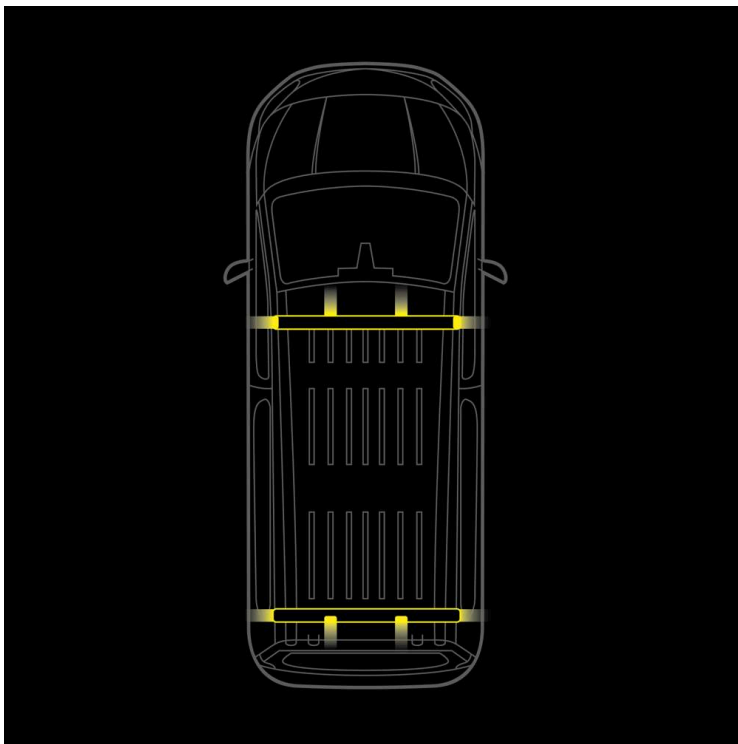

# CRUISE LIGHT C-RACK

## CRUISE LIGHT C-RACK

SUITABLE MERCEDES CITAN 2022.

Load, signal, and protect your Mercedes Citan without drilling! This isn't just a roof rack – it's a highly functional and model-specific system that cleverly combines maximum load capacity with integrated high-visibility warning...

[Read more](#)

---

Voltage (DC)	10-48 V DC	Operating temperature	-40 ~ +65 °C
Actual lumen	9680 lm	E-approved	Yes
Length	1300 mm	ECE approval	R10
IP-class	IP67		

---