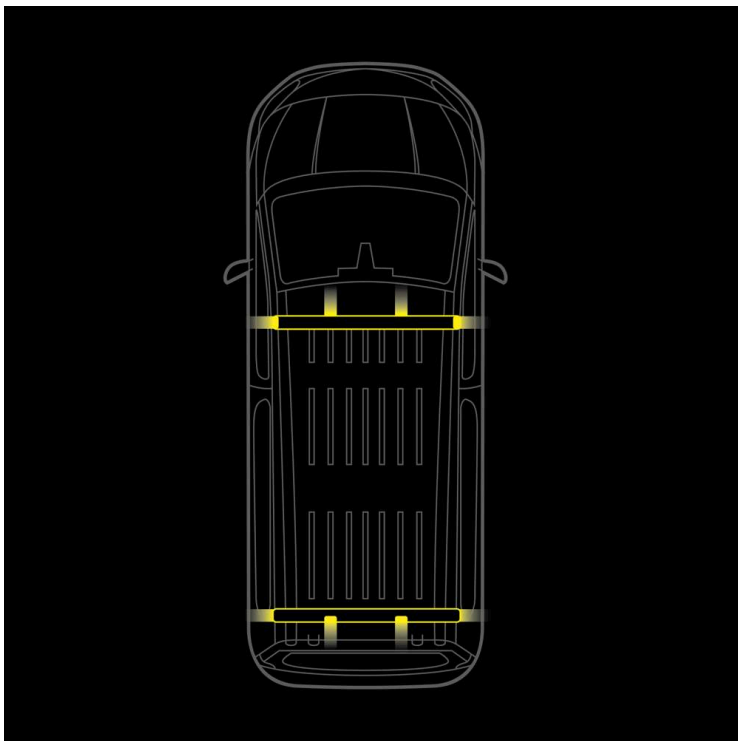

Part No. RRS2845244

CRUISE LIGHT C-RACK

CRUISE LIGHT C-RACK

SUITABLE MERCEDES VITO 2014-

Load, signal, and protect your Mercedes Vito without drilling! This isn't just a roof rack – it's a highly functional and model-specific system that cleverly combines maximum load capacity with integrated high-visibility warning...

[Read more](#)

Voltage (DC)	10-48 V DC	Operating temperature	-40 ~ +65 °C
Actual lumen	9680 lm	E-approved	Yes
Length	1500 mm	ECE approval	R10
IP-class	IP67		
