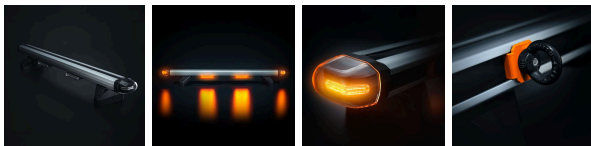

Voltage (DC)	10-48 V DC	Operating temperature	-40 ~ +65 °C
Length	1500 mm	E-approved	Yes
IP-class	IP67	ECE approval	R10