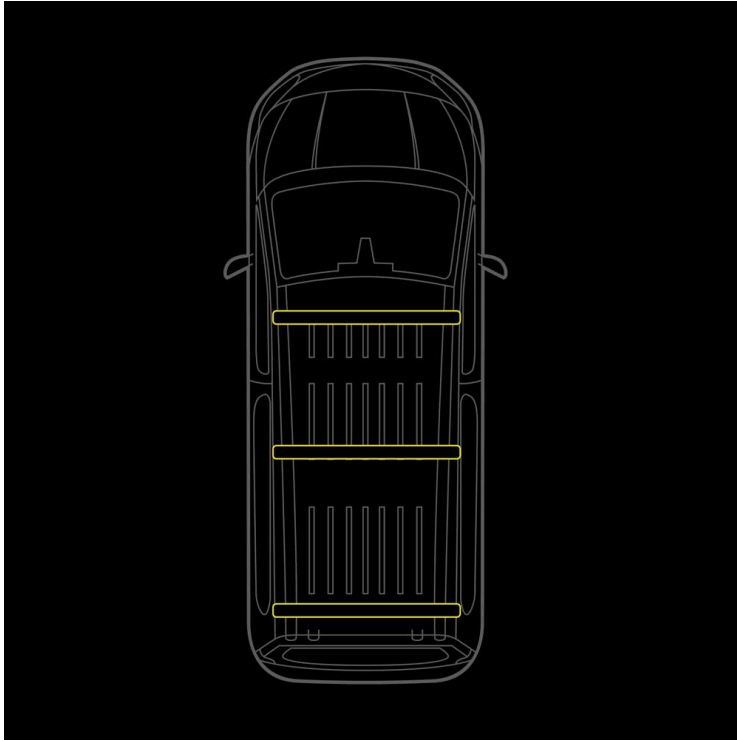

Part No. RRS2842300

# CRUISE LIGHT C-RACK

## CRUISE LIGHT C-RACK

SUITABLE MERCEDES SPRINTER 2018-

Load, signal, and protect your Mercedes Sprinter without drilling! This isn't just a roof rack – it's a highly functional and model-specific system that cleverly combines maximum load capacity with integrated high-visibility warning...