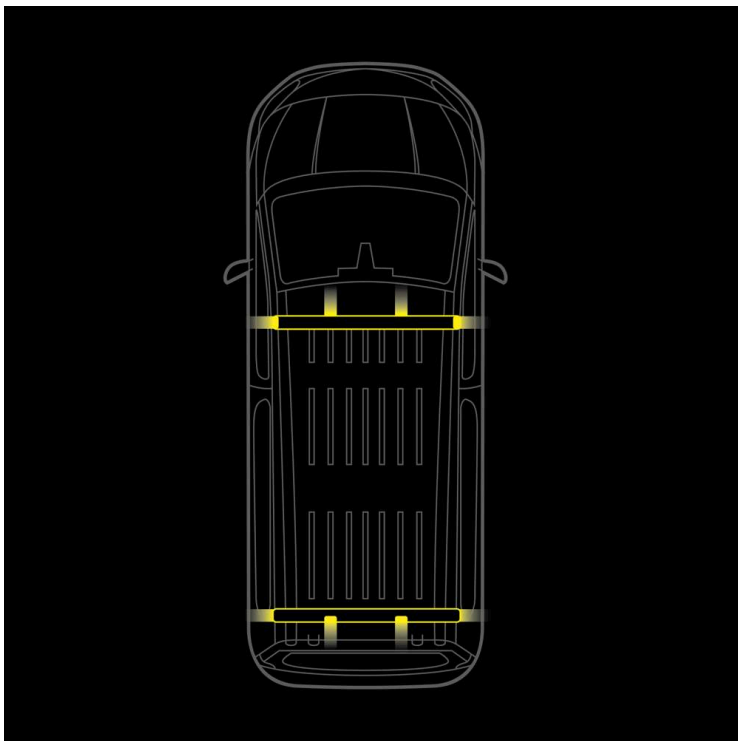

Part No. RRS2842244

CRUISE LIGHT C-RACK

CRUISE LIGHT C-RACK

SUITABLE MERCEDES SPRINTER 2018-

Load, signal, and protect your Mercedes Sprinter without drilling! This isn't just a roof rack – it's a highly functional and model-specific system that cleverly combines maximum load capacity with integrated high-visibility warning...

[Read more](#)

Voltage (DC)	10-48 V DC	Operating temperature	-40 ~ +65 °C
Actual lumen	9680 lm	E-approved	Yes
Length	1500 mm	ECE approval	R10
IP-class	IP67		
