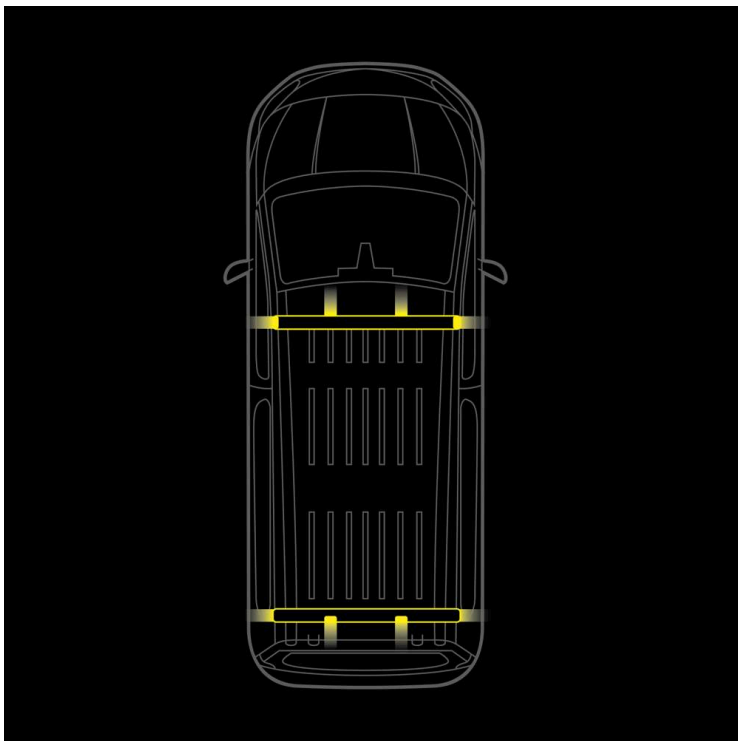

Part No. RRS1890244

CRUISE LIGHT C-RACK

CRUISE LIGHT C-RACK

SUITABLE FORD TRANSIT 2014-

Load, signal, and protect your Ford Transit without drilling! This isn't just a roof rack – it's a highly functional and model-specific system that cleverly combines maximum load capacity with integrated high-visibility warning...

[Read more](#)

Voltage (DC)	10-48 V DC	Operating temperature	-40 ~ +65 °C
Actual lumen	9680 lm	E-approved	Yes
Length	1600 mm	ECE approval	R10
IP-class	IP67		
