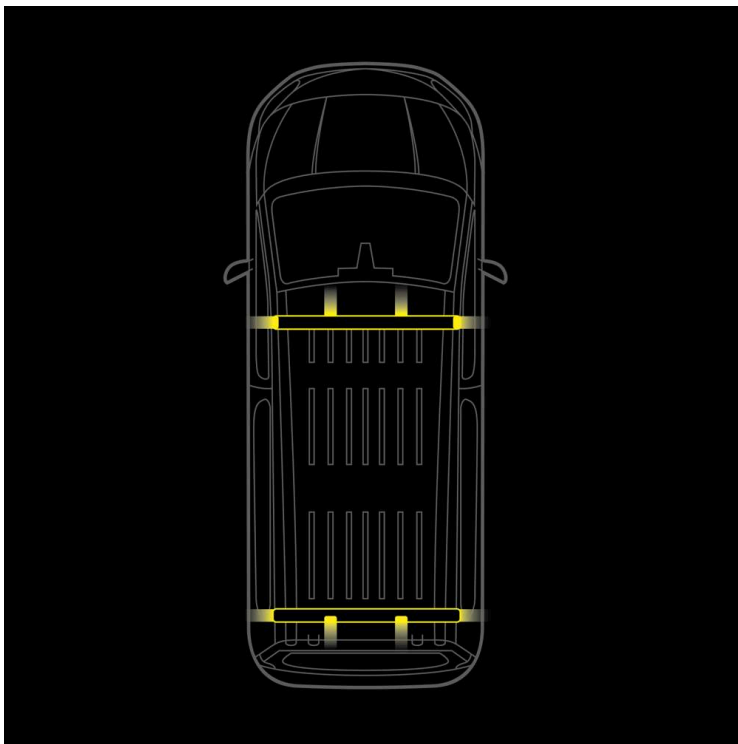

Part No. RRS1715244

CRUISE LIGHT C-RACK

CRUISE LIGHT C-RACK

SUITABLE FIAT DUCATO 2010-

Load, signal, and protect your Fiat Ducato without drilling! This isn't just a roof rack – it's a highly functional and model-specific system that cleverly combines maximum load capacity with integrated high-visibility warning...

[Read more](#)

Voltage (DC)	10-48 V DC	Operating temperature	-40 ~ +65 °C
Actual lumen	9680 lm	E-approved	Yes
Length	1600 mm	ECE approval	R10
IP-class	IP67		
