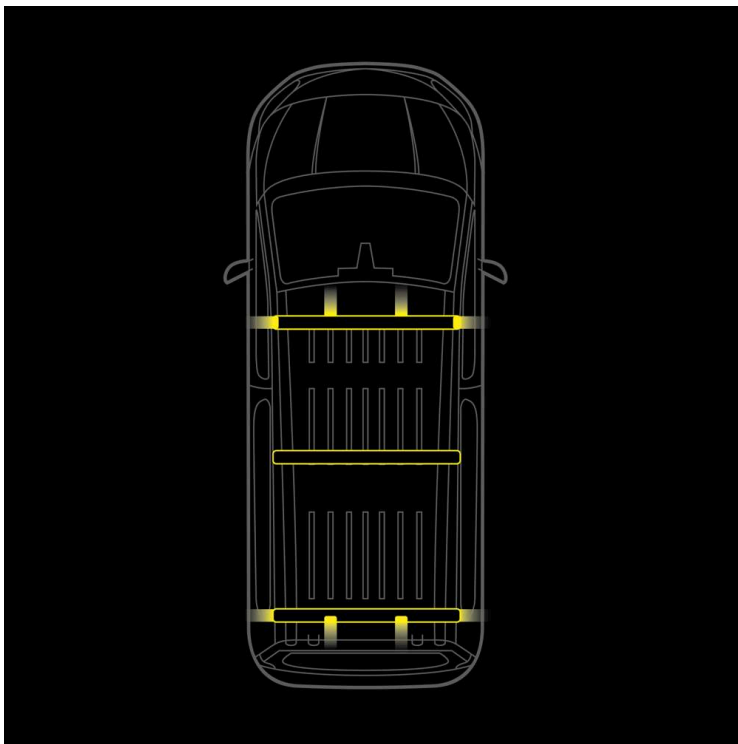

Part No. RRS1456344

CRUISE LIGHT C-RACK

CRUISE LIGHT C-RACK

SUITABLE CITROËN JUMPY 2016-

Load, signal, and protect your Citroën Jumpy without drilling! This isn't just a roof rack – it's a highly functional and model-specific system that cleverly combines maximum load capacity with integrated high-visibility warning...

[Read more](#)

Voltage (DC)	10-48 V DC	Operating temperature	-40 ~ +65 °C
Actual lumen	9680 lm	E-approved	Yes
Length	1500 mm	ECE approval	R10
IP-class	IP67		
