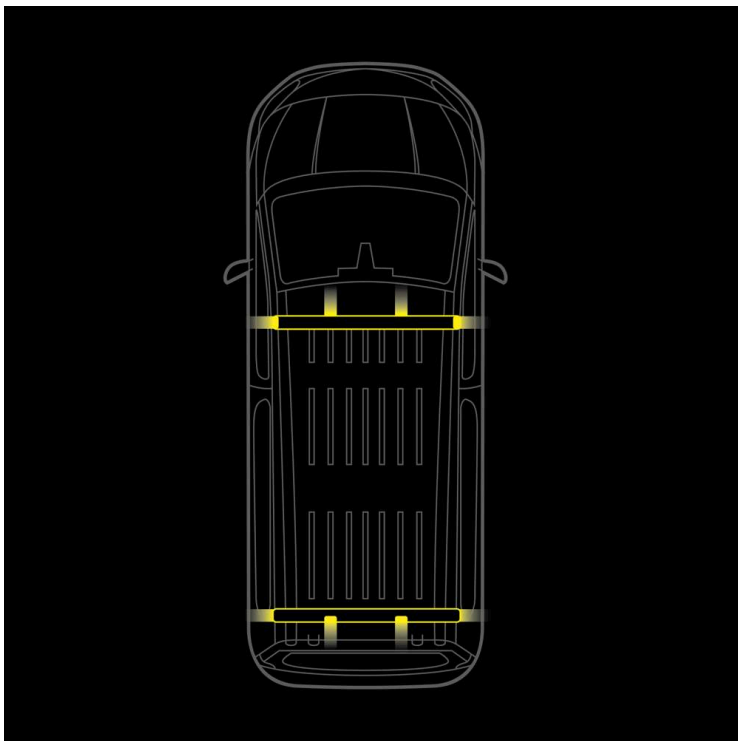

# CRUISE LIGHT C-RACK

## CRUISE LIGHT C-RACK

SUITABLE CITROËN BERLINGO 2019-

Load, signal, and protect your Citroën Berlingo without drilling! This isn't just a roof rack – it's a highly functional and model-specific system that cleverly combines maximum load capacity with integrated high-visibility warning...

[Read more](#)

---

Voltage (DC)	10-48 V DC	Operating temperature	-40 ~ +65 °C
Actual lumen	9680 lm	E-approved	Yes
Length	1400 mm	ECE approval	R10
IP-class	IP67		

---