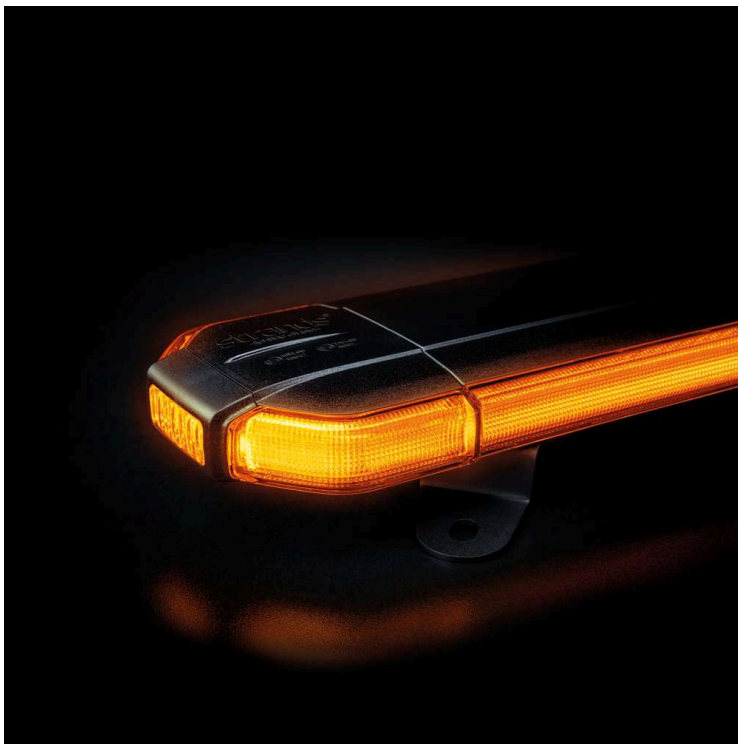

Part No. RBS482228AAR

REAR-MOUNTED CRUISE LIGHT

REAR-MOUNTED CRUISE LIGHT

SUITABLE VW CRAFTER 2018-

Elegant, robust, and quick to install – Flashing Light Bar System suitable for Volkswagen Crafter! For vans that require visible and approved warning lights, this system offers a drill-free and quickly mounted solution...

[Read more](#)

Voltage (DC)	10-32 V DC	Length	1381.6 mm
Consumption	115 W	Depth	120 mm
Connection	Cable	Height	36 mm
Cable length	5000 mm	IP-class	IP67
Color lens	Clear	Operating temperature	-40 - +65 °C
Color LED's	Amber	E-approved	Yes
Material lens	Polycarbonate	ECE approval	R10, R65 Class 2
