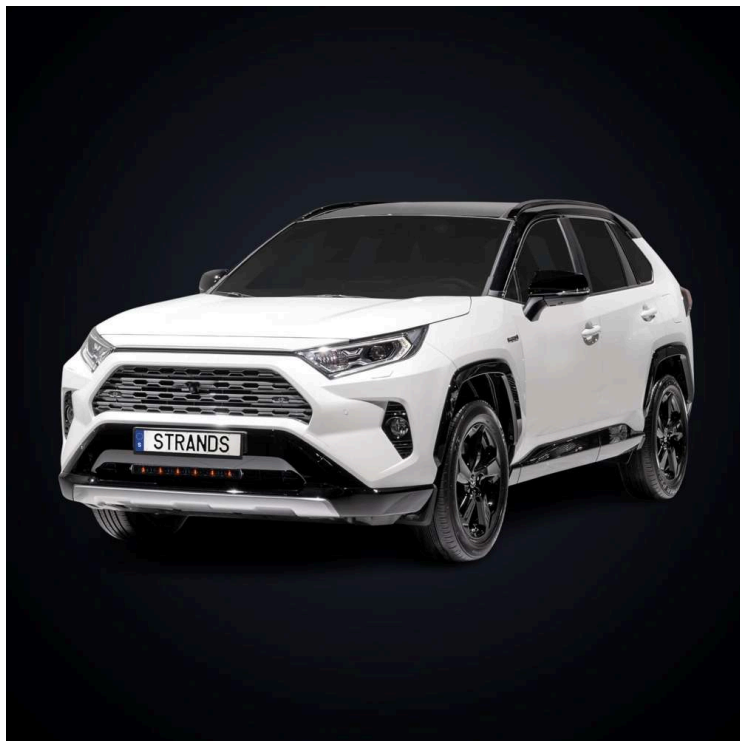

Part No. MAK46671014A

LED BAR PACKAGE DARK KNIGHT NUUK 20"

LED BAR PACKAGE DARK KNIGHT NUUK 20"

SUITABLE TOYOTA RAV4 2019 -

Experience powerful lighting with Strands Lighting Division –
Over 452m range and a 4x wider light beam. Dramatically
increase your high beam range and field of view for safer
nightdriving.

[Read more](#)

Voltage (DC)	10-36 V DC
Consumption	94 W
Actual lumen	9500 lm
1 lux @	452 m
Color temperature	5700 K
Beam pattern	Combo
Cable length	500 mm
Color lens	Black
Material housing/chassi	Aluminium
Material lens	Polycarbonate