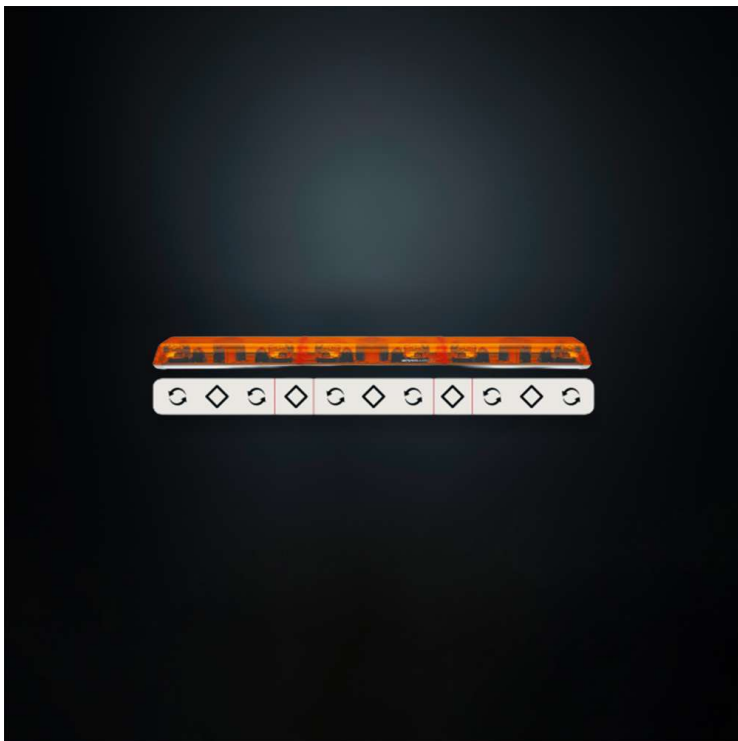

Part No. KP6W6.OA02

ROOF BAR WARNING LIGHT 1800MM 24V, 6 ROTORS

ROOF BAR WARNING LIGHT 1800MM 24V, 6 ROTORS

LED

A robust and durable warning light bar for 24 V systems. It measures 1800 × 210 × 110 mm and connects via a 3-meter cable.

[Read more](#)

Voltage (DC)	24 V DC	Material lens	Polycarbonate
Functions	Amber warning light	Length	1800 mm
Connection	Cable	Depth	210 mm
Cable length	3000 mm	Height	110 mm
Color lens	Amber	E-approved	Yes
Material housing/chassi	Aluminium	ECE approval	R10, R65
