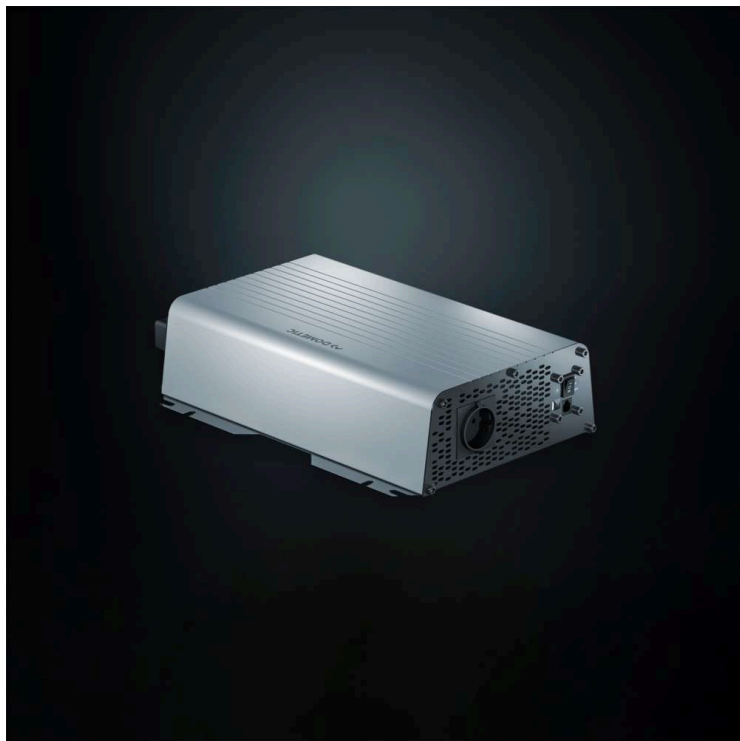

Part No. 9600002549

SINE INVERTER 2000 W, 12V-230V AC, WITH

SINE INVERTER 2000 W, 12V-230V AC, WITH REMOTE CONTROL

WITH REMOTE CONTROL

[Read more](#)

E-approved

No