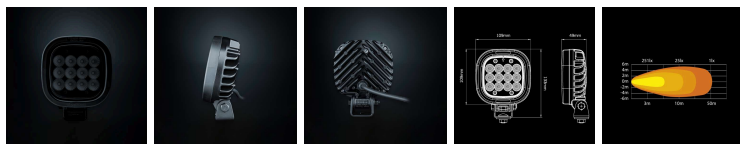

Part No. 908531

PRESIDENT WORK/REVERSE

✓ 18W

✓ ADR

✓ IP69K

PRESIDENT WORK/REVERSE LIGHT 18W

10-70V | FLOOD BEAM | ADR

The President work/reverse light 18W is built for professionals who refuse to compromise on visibility, reliability, or performance.

[Read more](#)

Voltage (DC)	10-70 V DC
Consumption	18 W
Functions	work light, Reverse light
Actual lumen	1750 lm
1 lux @	49 m
Color temperature	5700 K
Beam pattern	Flood beam
Connection	Cable
Cable length	2000 mm
Color lens	Clear
Color LED's	White

Material housing/chassi	Aluminium
Material lens	Polycarbonate
Length	109 mm
Depth	49 mm
Height	109 mm
Height including bracket	133 mm
IP-class	IP69K
Operating temperature	-40 · +40 °C
E-approved	Yes
ECE approval	R10.06, R23
ADR-approved	Yes