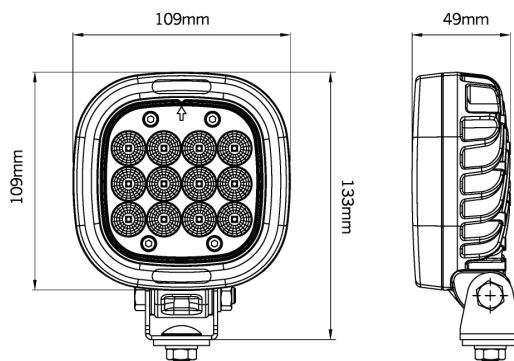

Part No. 908531

PRESIDENT WORK/REVERSE

✓ 18W

✓ ADR

✓ IP69K

PRESIDENT WORK/REVERSE LIGHT 18W

10-70V | FLOOD BEAM | ADR

The President work/reverse light 18W is built for professionals who refuse to compromise on visibility, reliability, or performance.

[Read more](#)

Voltage (DC)	10-70 V DC
Consumption	18 W
Functions	work light, Reverse light
Actual lumen	1750 lm
1 lux @	49 m
Color temperature	5700 K
Beam pattern	Flood beam
Connection	Cable
Cable length	2000 mm
Color lens	Clear
Color LED's	White

Material housing/chassi	Aluminium
Material lens	Polycarbonate
Length	109 mm
Depth	49 mm
Height	109 mm
Height including bracket	133 mm
IP-class	IP69K
Operating temperature	-40 · +40 °C
E-approved	Yes
ECE approval	R10.06, R23
ADR-approved	Yes