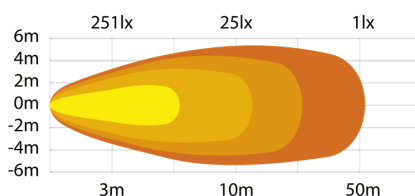

Part No. 908531

PRESIDENT WORK/REVERSE

✓ 18W

✓ ADR

✓ IP69K

PRESIDENT WORK/REVERSE LIGHT 18W

10-70V | FLOOD BEAM | ADR

The President work/reverse light 18W is built for professionals who refuse to compromise on visibility, reliability, or performance.

[Read more](#)

Voltage (DC)	10-70 V DC
Consumption	18 W
Functions	work light, Reverse light
Actual lumen	1750 lm
1 lux @	49 m
Color temperature	5700 K
Beam pattern	Flood beam
Connection	Cable
Cable length	2000 mm
Color lens	Clear
Color LED's	White

Material housing/chassi	Aluminium
Material lens	Polycarbonate
Length	109 mm
Depth	49 mm
Height	109 mm
Height including bracket	133 mm
IP-class	IP69K
Operating temperature	-40 · +40 °C
E-approved	Yes
ECE approval	R10.06, R23
ADR-approved	Yes