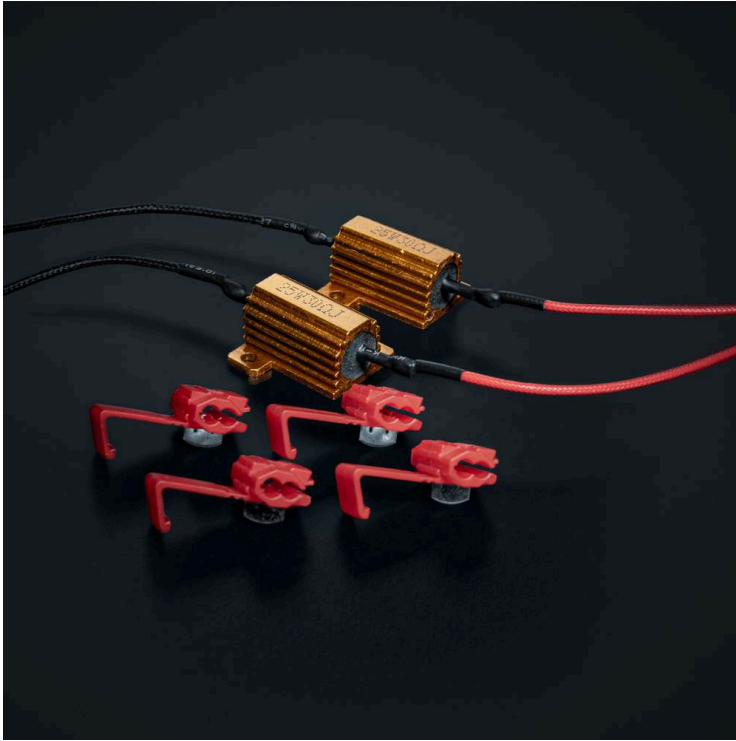

Part No. 907034

STRANDS PRO RESISTOR

24V | 25W

✓ 24V

✓ 25W

✓ 30Ω

STRANDS PRO RESISTOR 24V | 25W

30Ω | PAIR

The Strands Pro Resistor 24V | 25W is used where a replacement lamp consumes less power than the original light source.

[Read more](#)

Voltage (DC)
Consumption
Connection
Cable length
Material housing/chassi

24 V DC
25 W
Cable
150 mm
Aluminium

Length
Depth
Height
CC

27 mm
28.5 mm
15.5 mm
28 mm