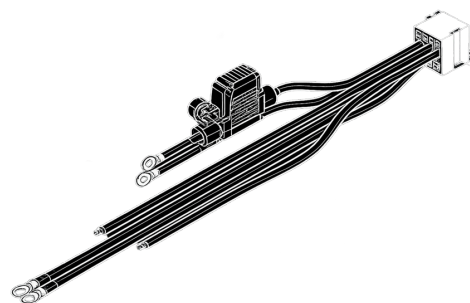

Part No. 907001

✓ DT-4 PIN TO 2X DT-4 PLUG SPLIT

# STRANDS PRO DT-4PIN TO 2X DT-4 PLUG SPLIT

## STRANDS PRO DT-4PIN TO 2X DT-4 PLUG SPLIT

DT SPLIT | 13A/150W MAX

Strands Pro is a new range of accessories, specially designed to make the most of Strands products. With this Pro concept, you can be sure that you get the best-suited cables for...

[Read more](#)

Connection  
Cable length

DT-4Pin | DT-4Plug  
300 mm

Material housing/chassi

The splitter PVC, DT house Nylon+fiber