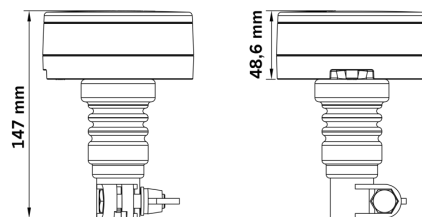

# UNITY WARNING LIGHT BEACON 107MM FLEXI

✓ CISPR 25

✓ ICAO

✓ R65

## UNITY WARNING LIGHT BEACON 107MM FLEXI POLE MOUNT

AMBER LENS | FLEXI POLE | ICAO

Made for function, performance, and reliability. The Unity rotating warning light combines 21 W of power, 8 flash patterns, automatic day/night mode, IP69K protection, and R65 Class 2 approval in a durable...

[Read more](#)

<b>Voltage (DC)</b>	12-24 V DC
<b>Consumption</b>	21 W
<b>Functions</b>	Amber warning light, Cruise mode
<b>Connection</b>	Pole mount
<b>Color lens</b>	Amber
<b>Color LED's</b>	Warm white
<b>Material housing/chassi</b>	Base: Aluminium   Top: Plastic

<b>Material lens</b>	Polycarbonate
<b>Height</b>	147 mm
<b>IP-class</b>	IP69K
<b>Operating temperature</b>	-30 - +60 °C
<b>E-approved</b>	Yes
<b>ECE approval</b>	R10.06, R65 Class 2
<b>Other approval</b>	ICAO, CISPR25 Class 3