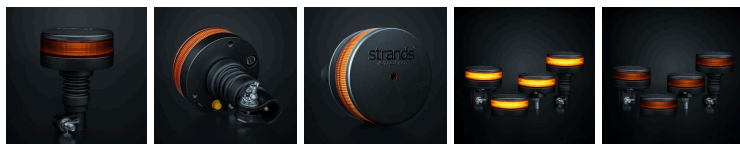

# UNITY WARNING LIGHT BEACON 107MM FLEXI

✓ CISPR 25

✓ ICAO

✓ R65

## UNITY WARNING LIGHT BEACON 107MM FLEXI POLE MOUNT

AMBER LENS | FLEXI POLE | ICAO

Made for function, performance, and reliability. The Unity rotating warning light combines 21 W of power, 8 flash patterns, automatic day/night mode, IP69K protection, and R65 Class 2 approval in a durable...

[Read more](#)

<b>Voltage (DC)</b>	12-24 V DC
<b>Consumption</b>	21 W
<b>Functions</b>	Amber warning light, Cruise mode
<b>Connection</b>	Pole mount
<b>Color lens</b>	Amber
<b>Color LED's</b>	Warm white
<b>Material housing/chassi</b>	Base: Aluminium   Top: Plastic