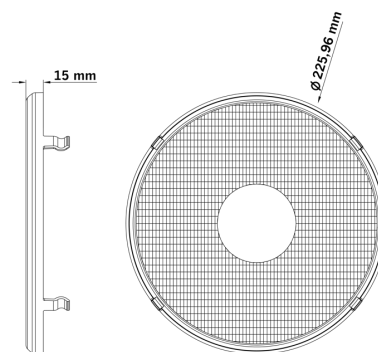

Part No. 901037

# BIG ENERGY RAW LENS COVER YELLOW FLOOD 9"

✓ WIDEN OUTPUT

✓ PROTECT LENS

## BIG ENERGY RAW LENS COVER YELLOW FLOOD 9"

FITS 901035 | YELLOW | STONE CHIP COVER

Yellow Flood lens cover for Big Energy RAWProtect your Big Energy RAW driving light (Part No. 901035) with this yellow flood lens cover.

Polycarbonate

Depth

15 mm

Operating temperature

-40 · +60 °C

E-approved

No