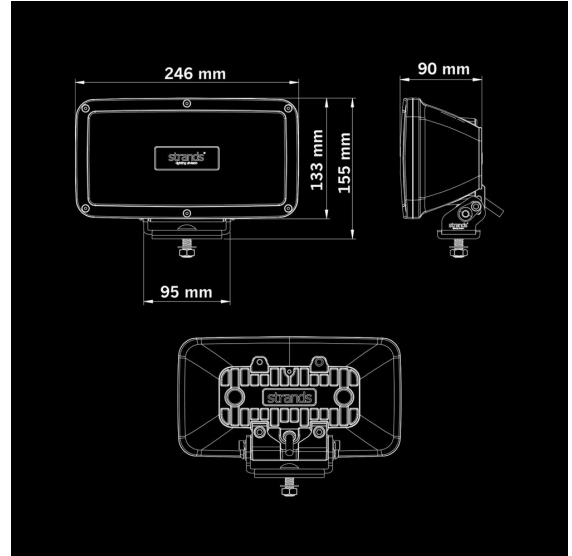

Part No. 901012

## IZE LED OG REX DRIVING LIGHT

WARM WHITE / AMBER POS. | 2.5M CABLE

This versatile, good-looking, and customizable driving light has everything you need. IZE LED OG Rex driving light boasts a powerful, optimized beam with 9400 actual lumens and a range of over 410...

[Read more](#)

Voltage (DC)	10-36 V DC
Consumption	141 W
Functions	Amber Pos., Xperience mode, E-approved mode, Warm White pos.
Consumption specific function	White pos. 1W, Amber pos. 1W, X-mode 141W, E-mode 52W
Actual lumen	9400 lm
1 lux @	412 m
Color temperature	4500 K
Beam pattern	Optimized beam
Connection	Cable
Cable length	2500 mm
Color lens	Clear
Color LED's	Warm white   White   Amber

Material housing/chassi	Aluminium
Material lens	Polycarbonate
Length	246 mm
Depth	90 mm
Height	133 mm
Height including bracket	155 mm
IP-class	IP68/69K
Operating temperature	-40 · +60 °C
E-approved	Yes
ECE approval	R10.06, R148, R149
Reference number	20