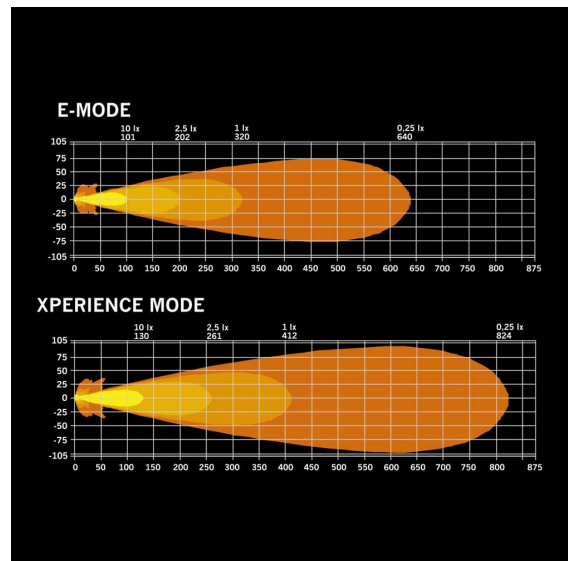

## IZE LED OG REX DRIVING LIGHT

WARM WHITE / AMBER POS. | 2.5M CABLE

This versatile, good-looking, and customizable driving light has everything you need. IZE LED OG Rex driving light boasts a powerful, optimized beam with 9400 actual lumens and a range of over 410...

[Read more](#)

Voltage (DC)	10-36 V DC
Consumption	141 W
Functions	Amber Pos., Xperience mode, E-approved mode, Warm White pos.
Consumption specific function	White pos. 1W, Amber pos. 1W, X-mode 141W, E-mode 52W
Actual lumen	9400 lm
1 lux @	412 m
Color temperature	4500 K
Beam pattern	Optimized beam
Connection	Cable
Cable length	2500 mm
Color lens	Clear
Color LED's	Warm white   White   Amber

Material housing/chassi	Aluminium
Material lens	Polycarbonate
Length	246 mm
Depth	90 mm
Height	133 mm
Height including bracket	155 mm
IP-class	IP68/69K
Operating temperature	-40 · +60 °C
E-approved	Yes
ECE approval	R10.06, R148, R149
Reference number	20