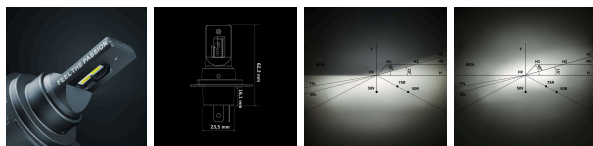

Part No. 901003

BIG ENERGY LED CONVERSION KIT H4

- ✓ PLUG AND PLAY EASY INSTALLATION
- ✓ LOW CONSUMPTION
- ✓ 5700K COLOR TEMPERATURE

BIG ENERGY LED CONVERSION KIT H4

PAIR | FANLESS | 5700K

H4 LED Conversion Kit 1550/800 lm 5700K – Easy Upgrade for Clearer Visibility with high and low beam Upgrade your vehicle's lighting with the Big Energy H4 LED conversion kit, designed for drivers...

[Read more](#)

Voltage (DC)	12-24 V DC
Consumption	18 W
Functions	Hi-Low beam
Consumption specific function	High beam 18W, Low beam 8W
Actual lumen	1500 lm
Color temperature	5700 K
Beam pattern	Optimized beam
Connection	H4 plug
Color LED's	White

Material housing/chassi	Aluminium
Length	23.5 mm
Depth	23.5 mm
Height	62.3 mm
IP-class	IP67
Operating temperature	-45 · +85 °C
E-approved	No
ECE approval	R10.05