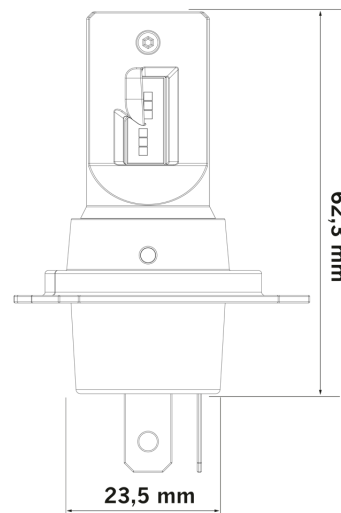

Part No. 901003

BIG ENERGY LED CONVERSION KIT H4

- ✓ PLUG AND PLAY EASY INSTALLATION
- ✓ LOW CONSUMPTION
- ✓ 5700K COLOR TEMPERATURE

BIG ENERGY LED CONVERSION KIT H4

PAIR | FANLESS | 5700K

H4 LED Conversion Kit 1550/800 lm 5700K – Easy Upgrade for Clearer Visibility with high and low beam Upgrade your vehicle's lighting with the Big Energy H4 LED conversion kit, designed for drivers...

[Read more](#)

Voltage (DC)	12-24 V DC
Consumption	18 W
Functions	Hi-Low beam
Consumption specific function	High beam 18W, Low beam 8W
Actual lumen	1500 lm
Color temperature	5700 K
Beam pattern	Optimized beam
Connection	H4 plug
Color LED's	White

Material housing/chassi	Aluminium
Length	23.5 mm
Depth	23.5 mm
Height	62.3 mm
IP-class	IP67
Operating temperature	-45 · +85 °C
E-approved	No
ECE approval	R10.05