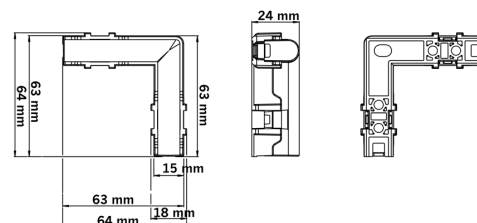

Part No. 900042

FREEDOM DARK LINE CORNER REAR

✓ E-APPROVED

✓ IP6K9K

✓ 3W

FREEDOM DARK LINE CORNER REAR POSITION LIGHT

12-24V | 0.4M CABLE

The Freedom Dark Line red rear marker is a compact, high-performance lighting solution from Strands Lighting Division, powered by 12–24V DC with a low power consumption of 3W.

[Read more](#)

Voltage (DC)	12-24 V DC
Consumption	3 W
Functions	Rear marker
Connection	Cable
Cable length	400 mm
Color lens	Dark
Color LED's	Red
Material housing/chassi	Polycarbonate

Material lens	Polycarbonate
Length	62.7 mm
Depth	24.5 mm
Height	62.7 mm
IP-class	IP6K9K
Operating temperature	-40 - +40 °C
E-approved	Yes
ECE approval	R10.06, R148