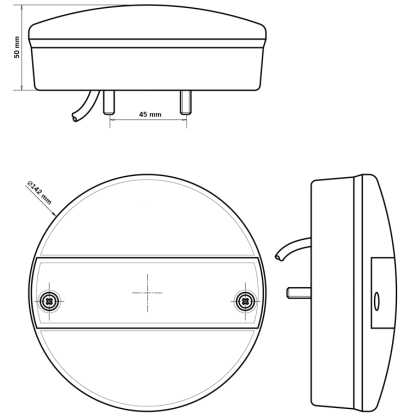

# IZE LED OG HAMBURGER 3 FUNC. TAIL LIGHT

✓ IP6K9K

✓ 2.5W

✓ 45 MM CC

## IZE LED OG HAMBURGER 3 FUNC. TAIL LIGHT

TAIL/INDICATOR/BRAKE | 500MM CABLE | ROUND

The IZE LED OG Hamburger 3 function taillight combines classic round rear light styling with modern LED durability and efficiency. Inspired by the timeless "hamburger" taillight design, it delivers a warm halogen-style...