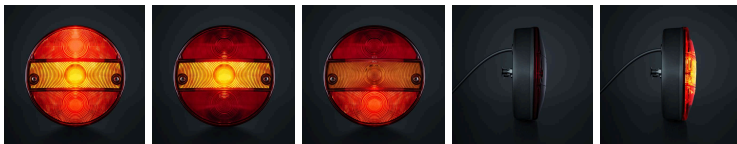

# IZE LED OG HAMBURGER 3 FUNC. TAIL LIGHT

✓ IP6K9K

✓ 2.5W

✓ 45 MM CC

## IZE LED OG HAMBURGER 3 FUNC. TAIL LIGHT

TAIL/INDICATOR/BRAKE | 500MM CABLE | ROUND

The IZE LED OG Hamburger 3 function taillight combines classic round rear light styling with modern LED durability and efficiency. Inspired by the timeless "hamburger" taillight design, it delivers a warm halogen-style...

[Read more](#)

<b>Voltage (DC)</b>	12-24 V DC	<b>Material housing/chassi</b>	Nylon
<b>Consumption</b>	2.5 W	<b>Material lens</b>	Polymethacrylate
<b>Functions</b>	Indicator, Brake light, Tail light	<b>CC</b>	45 mm
<b>Consumption specific function</b>	Tail 0.3W, Brake 1W, Indicator 1.2W	<b>IP-class</b>	IP6K9K
<b>Connection</b>	Cable	<b>Operating temperature</b>	-40 · +40 °C
<b>Cable length</b>	500 mm	<b>E-approved</b>	Yes
<b>Color lens</b>	Red   Amber	<b>ECE approval</b>	R148 D, R10.07
<b>Color LED's</b>	Red   Amber		