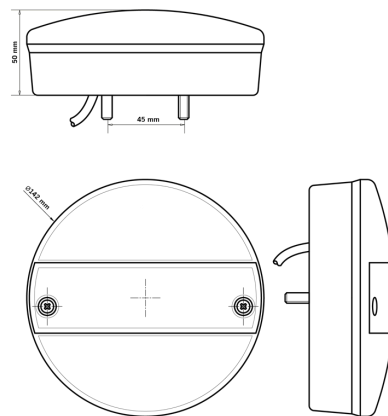

Part No. 900016

IZE LED OG HAMBURGER 3 FUNC. TAIL LIGHT

✓ IP6K9K

✓ 2.5W

✓ 45 MM CC

IZE LED OG HAMBURGER 3 FUNC. TAIL LIGHT

TAIL/INDICATOR/BRAKE | 500MM CABLE | ROUND

The IZE LED OG Hamburger 3 function taillight combines classic round rear light styling with modern LED durability and efficiency. Inspired by the timeless "hamburger" taillight design, it delivers a warm halogen-style...

[Read more](#)

Voltage (DC)	12-24 V DC	Material housing/chassi	Nylon
Consumption	2.5 W	Material lens	Polymethacrylate
Functions	Indicator, Brake light, Tail light	CC	45 mm
Consumption specific function	Tail 0.3W, Brake 1W, Indicator 1.2W	IP-class	IP6K9K
Connection	Cable	Operating temperature	-40 · +40 °C
Cable length	500 mm	E-approved	Yes
Color lens	Red Amber	ECE approval	R148 D, R10.07
Color LED's	Red Amber		