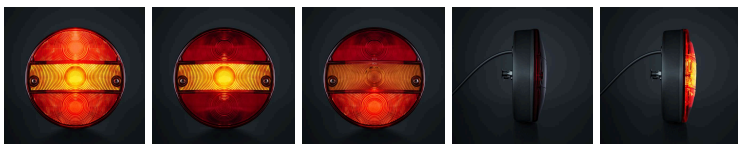

Part No. 900016

IZE LED OG HAMBURGER 3 FUNC. TAIL LIGHT

✓ IP6K9K

✓ 2.5W

✓ 45 MM CC

IZE LED OG HAMBURGER 3 FUNC. TAIL LIGHT

TAIL/INDICATOR/BRAKE | 500MM CABLE | ROUND

The IZE LED OG Hamburger 3 function taillight combines classic round rear light styling with modern LED durability and efficiency. Inspired by the timeless "hamburger" taillight design, it delivers a warm halogen-style...

[Read more](#)

Voltage (DC)	12-24 V DC	Material housing/chassi	Nylon
Consumption	2.5 W	Material lens	Polymethacrylate
Functions	Indicator, Brake light, Tail light	CC	45 mm
Consumption specific function	Tail 0.3W, Brake 1W, Indicator 1.2W	IP-class	IP6K9K
Connection	Cable	Operating temperature	-40 · +40 °C
Cable length	500 mm	E-approved	Yes
Color lens	Red Amber	ECE approval	R148 D, R10.07
Color LED's	Red Amber		