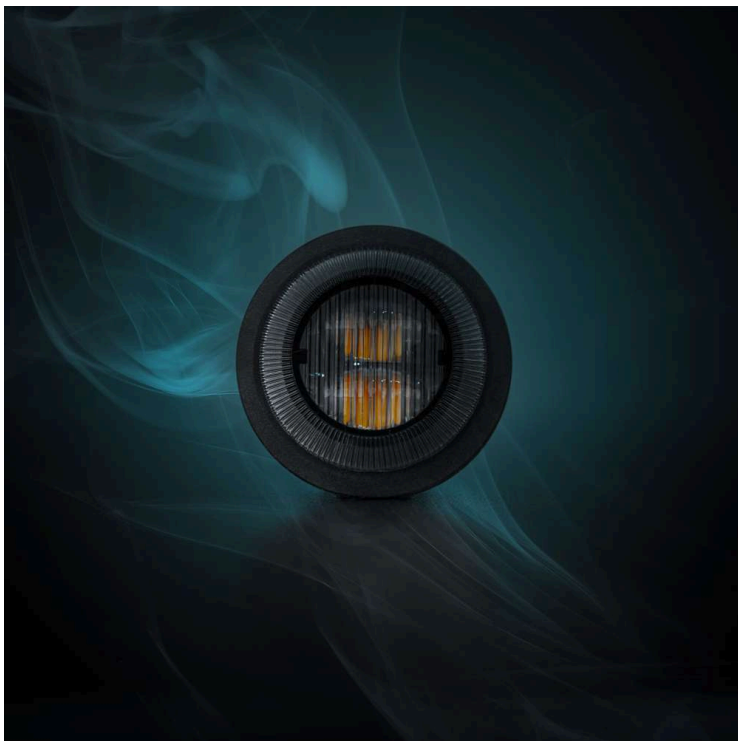

Part No. 8504193M

DARK KNIGHT GLORIA WARNING LIGHT

- ✓ IP69K
- ✓ 19 PATTERNS
- ✓ ECE R65

DARK KNIGHT GLORIA WARNING LIGHT SMOKE LENS

3M CABLE

Give your vehicle the visibility it deserves with Dark Knight Gloria Smoked Lens, where compact design meets professional-grade safety.

[Read more](#)

Voltage (DC)	10-32 V DC	Material lens	Polycarbonate
Consumption	10 W	Length	36 mm
Functions	Amber warning light, Cruise mode	Depth	41 mm
Connection	Cable	Height including bracket	51 mm
Cable length	3000 mm	IP-class	IP69K
Color lens	Dark	Operating temperature	-30 · +60 °C
Color LED's	Amber	E-approved	Yes
Material housing/chassi	Aluminium	ECE approval	R10.06, R65
