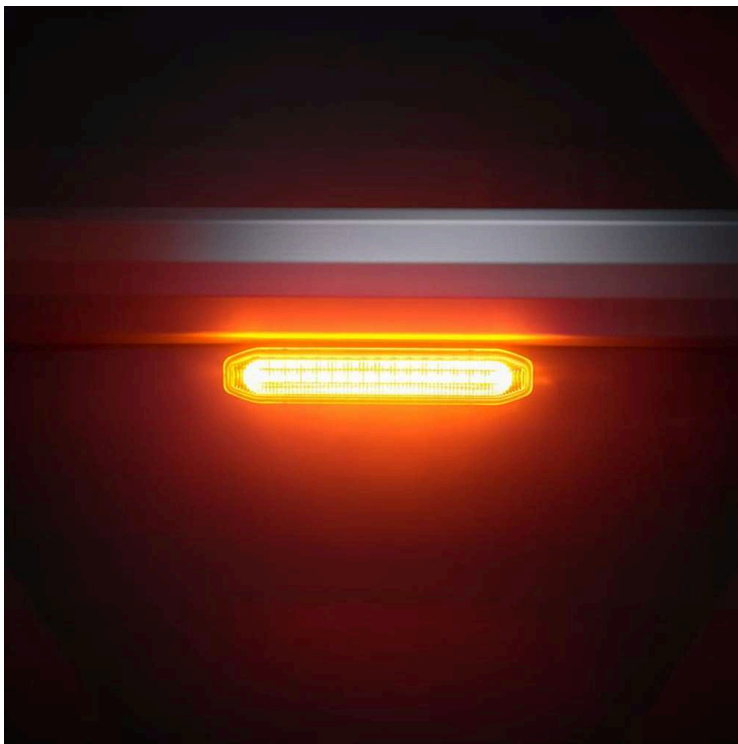

Part No. 850240

DIRECTIONAL WARNING LIGHT

DIRECTIONAL WARNING LIGHT

ACCESSORY FOR CRUISE LIGHT C-RACK

Accessory for Cruise Light C-Rack, Directional Warning

Light Looking for more directional lighting for your C-rack? This is the perfect solution! These lights feature both day and night modes, built-in synchronization (within the cable)...

[Read more](#)

Voltage (DC)	10-48 V DC	Depth	27 mm
Consumption	6 W	Height	160 mm
Functions	Amber warning light	IP-class	IP67
Cable length	260 mm	Operating temperature	-30°C · +65°C °C
Color lens	Clear	E-approved	Yes
Length	101 mm	ECE approval	R10.06
