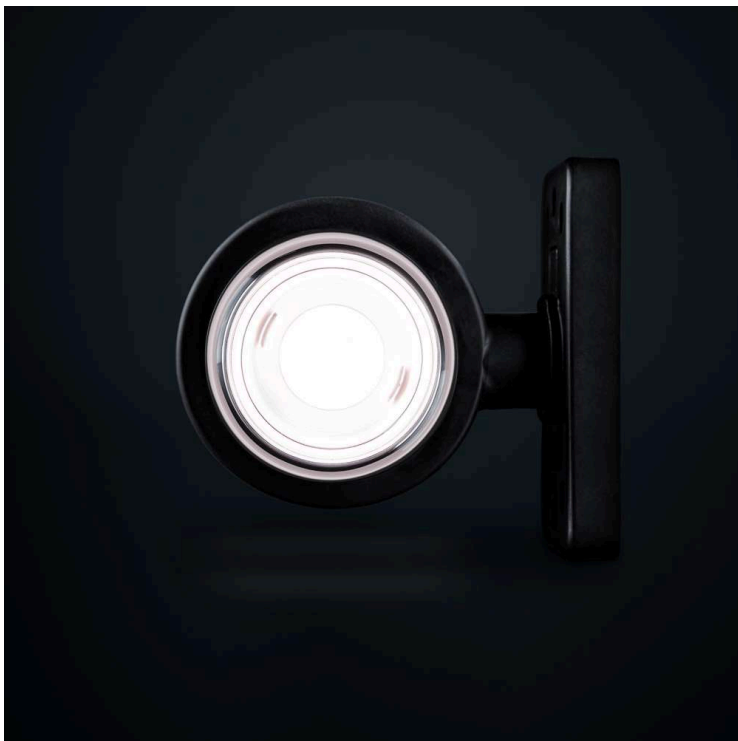

# VIKING SUPER DARK FRONT POSITION LIGHT

✓ IP6K9K

✓ 5 M CABLE

✓ 2W

## VIKING SUPER DARK FRONT POSITION LIGHT

10-32V | 5M CABLE

The Viking Super Dark front position light is designed for those who want to combine bold styling with professional-grade visibility, built for 10–32V DC systems with 4W power consumption, IP6K9K protection, and...