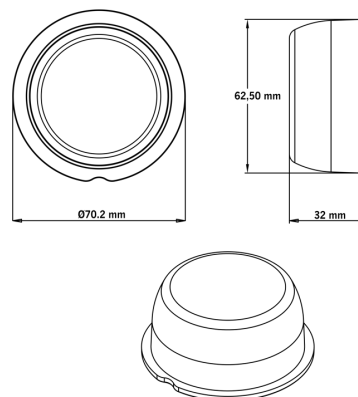

## VIKING SUPER DARK FRONT POSITION LIGHT

10-32V | 5M CABLE

The Viking Super Dark front position light is designed for those who want to combine bold styling with professional-grade visibility, built for 10–32V DC systems with 4W power consumption, IP6K9K protection, and...

[Read more](#)

<b>Voltage (DC)</b>	10-32 V DC
<b>Consumption</b>	4 W
<b>Functions</b>	Front marker
<b>Connection</b>	Cable
<b>Cable length</b>	5000 mm
<b>Color lens</b>	Dark
<b>Color LED's</b>	White
<b>Material housing/chassi</b>	Polycarbonate

<b>Material lens</b>	Polycarbonate
<b>Depth</b>	0.2 mm
<b>Height</b>	32 mm
<b>IP-class</b>	IP6K9K
<b>Operating temperature</b>	-40 - +40 °C
<b>E-approved</b>	Yes
<b>ECE approval</b>	R10.06, R148