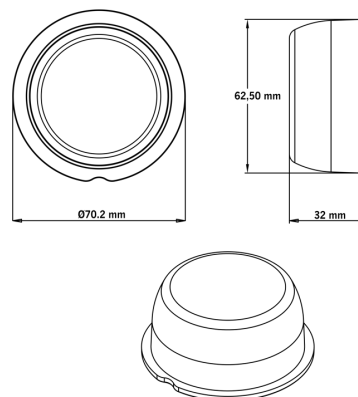

Part No. 830425

VIKING SUPER DARK REAR POSITION LIGHT

✓ IP6K9K

✓ 5 M CABLE

✓ 2W

VIKING SUPER DARK REAR POSITION LIGHT

10-32V | 5M CABLE

The Viking Super Dark rear position light is designed for those who want to combine bold styling with professional-grade visibility, built for 10–32V DC systems with low 2W power consumption, IP6K9K protection...

[Read more](#)

Voltage (DC)	10-32 V DC	Material lens	Polycarbonate
Consumption	2 W	Depth	0.2 mm
Functions	Rear marker	Height	32 mm
Connection	Cable	IP-class	IP6K9K
Cable length	5000 mm	Operating temperature	-40 - +40 °C
Color lens	Dark	E-approved	Yes
Color LED's	Red	ECE approval	R10.06, R148
Material housing/chassi	Polycarbonate		