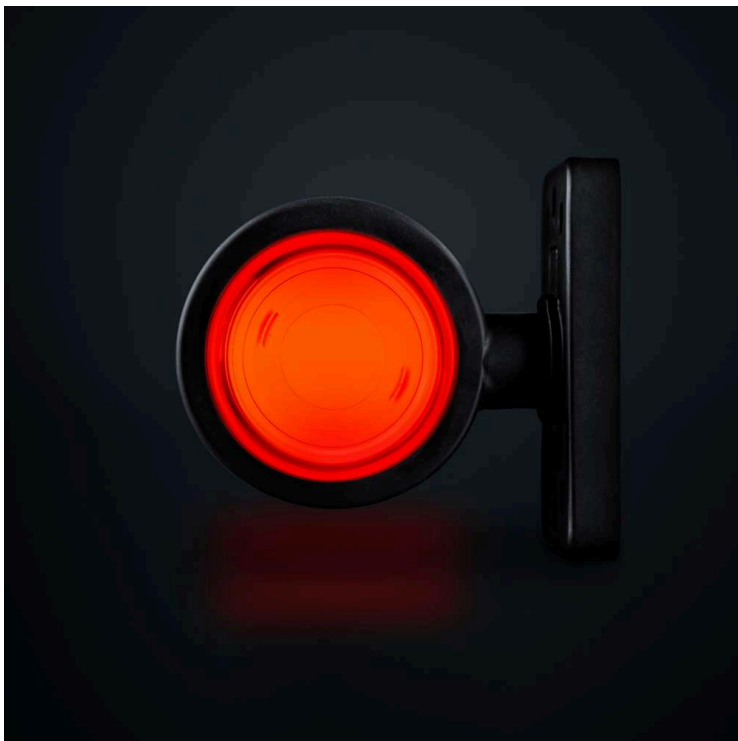

Part No. 830425

VIKING SUPER DARK REAR POSITION LIGHT

✓ IP6K9K

✓ 5 M CABLE

✓ 2W

VIKING SUPER DARK REAR POSITION LIGHT

10-32V | 5M CABLE

The Viking Super Dark rear position light is designed for those who want to combine bold styling with professional-grade visibility, built for 10–32V DC systems with low 2W power consumption, IP6K9K protection...

[Read more](#)

Voltage (DC)	10-32 V DC	Material lens	Polycarbonate
Consumption	2 W	Depth	0.2 mm
Functions	Rear marker	Height	32 mm
Connection	Cable	IP-class	IP6K9K
Cable length	5000 mm	Operating temperature	-40 - +40 °C
Color lens	Dark	E-approved	Yes
Color LED's	Red	ECE approval	R10.06, R148
Material housing/chassi	Polycarbonate		