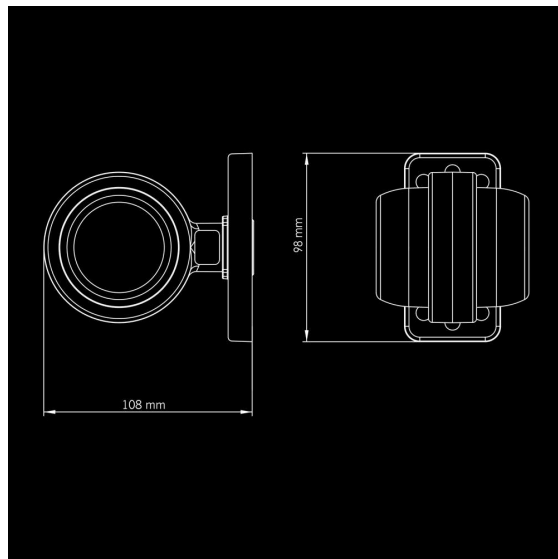

Part No. 830416

VIKING OLD SCHOOL SIDE MARKER

✓ IP6K9K

✓ 4W

✓ DT-2 PIN

VIKING OLD SCHOOL SIDE MARKER

10-32V | DT-2PIN

The Viking Old School side marker combines classic styling with modern functionality, delivering E-approved performance (R148, R10), IP6K9K protection, and efficient 4 W power consumption.

[Read more](#)

Voltage (DC)	10-32 V DC
Consumption	4 W
Functions	Side marker
Connection	DT-2PIN
Cable length	500 mm
Color lens	Outer: Clear Inner: Dark
Color LED's	Amber
Material housing/chassi	EPDM+PP
Material lens	Polycarbonate

Length	108 mm
Depth	79 mm
Height	98 mm
CC	30 mm
IP-class	IP6K9K
Operating temperature	-40 - +40 °C
E-approved	Yes
ECE approval	R10.06, R148