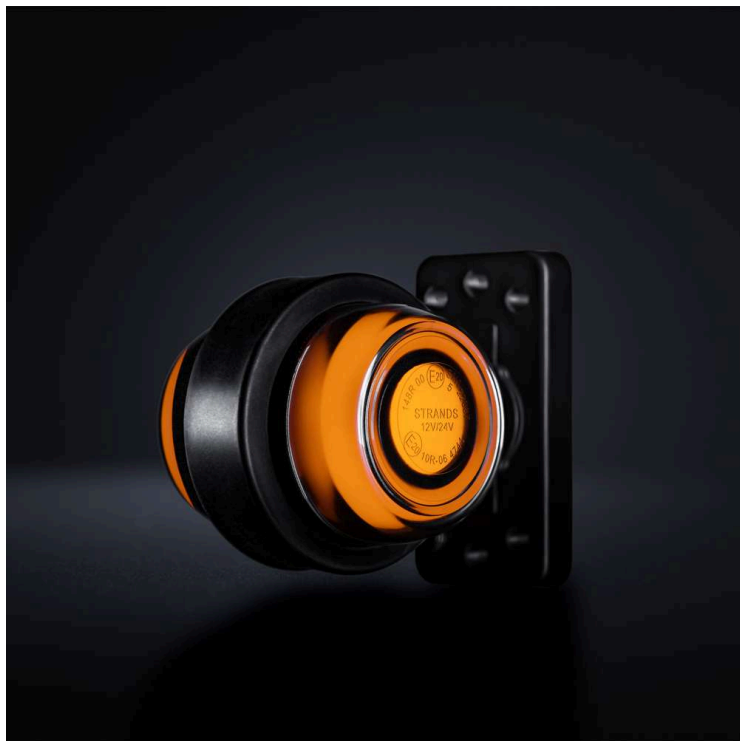

Part No. 830416

VIKING OLD SCHOOL SIDE MARKER

✓ IP6K9K

✓ 4W

✓ DT-2 PIN

VIKING OLD SCHOOL SIDE MARKER

10-32V | DT-2PIN

The Viking Old School side marker combines classic styling with modern functionality, delivering E-approved performance (R148, R10), IP6K9K protection, and efficient 4 W power consumption.

[Read more](#)

Voltage (DC)	10-32 V DC
Consumption	4 W
Functions	Side marker
Connection	DT-2PIN
Cable length	500 mm
Color lens	Outer: Clear Inner: Dark
Color LED's	Amber
Material housing/chassi	EPDM+PP
Material lens	Polycarbonate