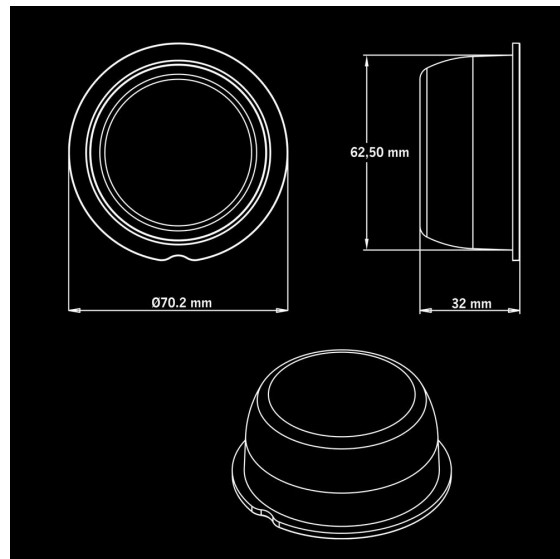

# VIKING OLD SCHOOL SIDE MARKER WITH FRONT

✓ IP6K9K

✓ 3W

✓ 1-METER CABLE

## VIKING OLD SCHOOL SIDE MARKER WITH FRONT POSITION LIGHT

WHITE / AMBER | 10-32V | 1M CABLE

The Viking Old School side marker with front position light combines dual functionality with a classic-inspired design, delivering E-approved performance (R148, R10), an IP6K9K...

[Read more](#)

Voltage (DC)	10-32 V DC
Consumption	3 W
Functions	Side marker, Front marker
Connection	Cable
Cable length	1000 mm
Color lens	Outer: Clear   Inner: Dark
Color LED's	White   Amber
Material housing/chassi	Polycarbonate

Material lens	Polycarbonate
Depth	0.2 mm
Height	32 mm
IP-class	IP6K9K
Operating temperature	-40 · +40 °C
E-approved	Yes
ECE approval	R10.06, R148