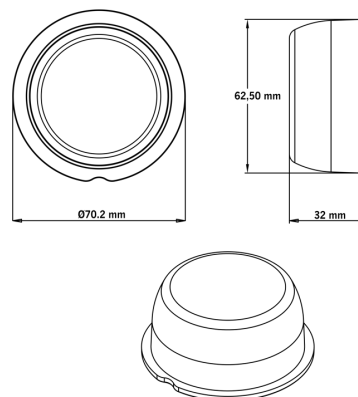

# VIKING OLD SCHOOL REAR POSITION LIGHT

✓ IP6K9K

✓ 2W

✓ 1-METER CABLE

## VIKING OLD SCHOOL REAR POSITION LIGHT

10-32V | 1M CABLE

The Viking Old School rear position light combines classic design with modern LED performance, delivering E-approved functionality (R148, R10), IP6K9K protection, and efficient 2 W power consumption.

[Read more](#)

Voltage (DC)	10-32 V DC
Consumption	2 W
Functions	Rear marker
Connection	Cable
Cable length	1000 mm
Color lens	Outer: Clear   Inner: Dark
Color LED's	Red
Material housing/chassi	Polycarbonate

Material lens	Polycarbonate
Depth	0.2 mm
Height	32 mm
IP-class	IP6K9K
Operating temperature	-40 · +40 °C
E-approved	Yes
ECE approval	R10.06, R148