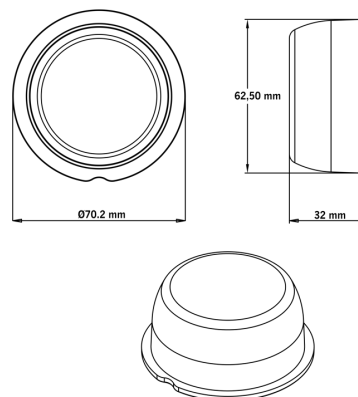

Part No. 830406

VIKING OLD SCHOOL REAR POSITION LIGHT

✓ IP6K9K

✓ 2W

✓ 1-METER CABLE

VIKING OLD SCHOOL REAR POSITION LIGHT

10-32V | 1M CABLE

The Viking Old School rear position light combines classic design with modern LED performance, delivering E-approved functionality (R148, R10), IP6K9K protection, and efficient 2 W power consumption.

[Read more](#)

Voltage (DC)	10-32 V DC
Consumption	2 W
Functions	Rear marker
Connection	Cable
Cable length	1000 mm
Color lens	Outer: Clear Inner: Dark
Color LED's	Red
Material housing/chassi	Polycarbonate

Material lens	Polycarbonate
Depth	0.2 mm
Height	32 mm
IP-class	IP6K9K
Operating temperature	-40 · +40 °C
E-approved	Yes
ECE approval	R10.06, R148