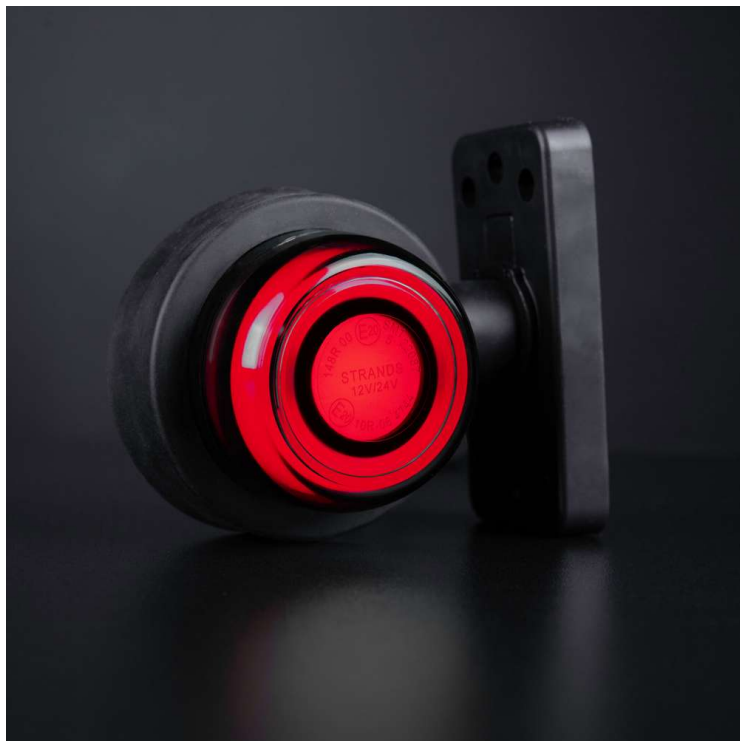

Part No. 830406

# VIKING OLD SCHOOL REAR POSITION LIGHT

✓ IP6K9K

✓ 2W

✓ 1-METER CABLE

## VIKING OLD SCHOOL REAR POSITION LIGHT

10-32V | 1M CABLE

The Viking Old School rear position light combines classic design with modern LED performance, delivering E-approved functionality (R148, R10), IP6K9K protection, and efficient 2 W power consumption.

[Read more](#)

Voltage (DC)	10-32 V DC
Consumption	2 W
Functions	Rear marker
Connection	Cable
Cable length	1000 mm
Color lens	Outer: Clear   Inner: Dark
Color LED's	Red
Material housing/chassi	Polycarbonate