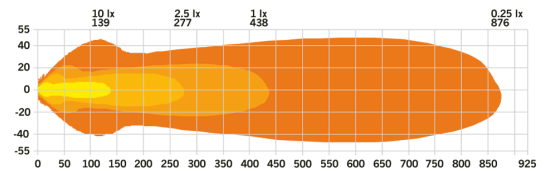

Part No. 809447

NUUK E-LINE DUO DK BLACK LICENCE PLATE

NUUK E-LINE DUO DK BLACK LICENCE PLATE LED BAR
 HOLDER INC. | INTEGRATED RELAY | FITS DK/FI/AT
 Discover the game-changing new LED bar Nuuk E-Line Duo DK Black. A combined LED bar and license plate holder that fits license plates from Austria, Denmark, and Finland.

[Read more](#)

Voltage (DC)	9-36 V DC	Material housing/chassi	Aluminium
Consumption	108 W	Material lens	Polycarbonate
Functions	High Beam	Length	544 mm
Actual lumen	8350 lm	Depth	36 mm
1 lux @	438 m	Height	163 mm
Color temperature	5000 K	Height including bracket	163 mm
Beam pattern	Optimized beam	IP-class	IP68/69K
Connection	DT-3PIN	Operating temperature	-40 · +60 °C
Cable length	2500 mm	E-approved	Yes
Color lens	Black	ECE approval	R10.06, R149
Color LED's	White	Reference number	20