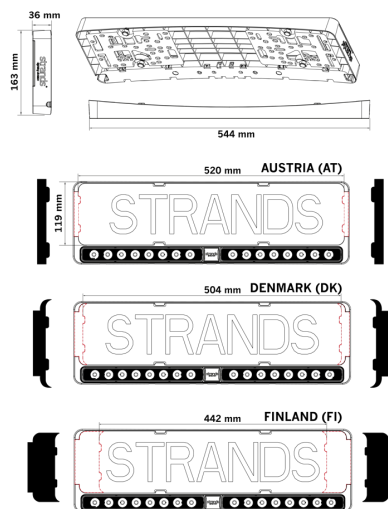

Part No. 809447

NUUK E-LINE DUO DK BLACK LICENCE PLATE

NUUK E-LINE DUO DK BLACK LICENCE PLATE LED BAR

HOLDER INC. | INTEGRATED RELAY | FITS DK/FI/AT

Discover the game-changing new LED bar Nook E-Line Duo DK Black. A combined LED bar and license plate holder that fits license plates from Austria, Denmark, and Finland.

[Read more](#)

Voltage (DC)	10-36 V DC	Material housing/chassi	Aluminium
Consumption	108 W	Material lens	Polycarbonate
Functions	Driving beam	Length	544 mm
Actual lumen	8350 lm	Depth	36 mm
1 lux @	438 m	Height	163 mm
Color temperature	5000 K	Height including bracket	163 mm
Beam pattern	Optimized beam	IP-class	IP68/69K
Connection	DT-3PIN	Operating temperature	-40 · +60 °C
Cable length	2500 mm	E-approved	Yes
Color lens	Black	ECE approval	R10.06, R149
Color LED's	White	Reference number	20