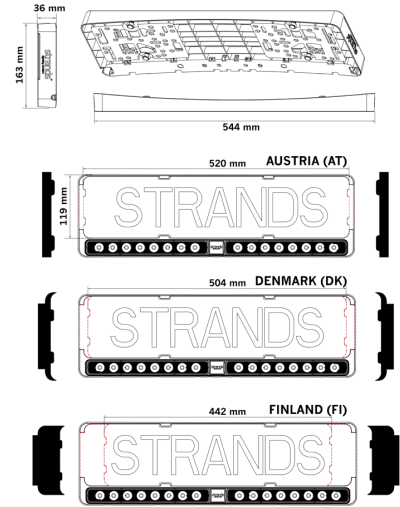

Part No. 809447

NUUK E-LINE DUO DK BLACK LICENCE PLATE

NUUK E-LINE DUO DK BLACK LICENCE PLATE LED BAR
 HOLDER INC. | INTEGRATED RELAY | FITS DK/FI/AT
 Discover the game-changing new LED bar Nuuk E-Line Duo DK Black. A combined LED bar and license plate holder that fits license plates from Austria, Denmark, and Finland.

[Read more](#)

Voltage (DC)	9-36 V DC	Material housing/chassi	Aluminium
Consumption	108 W	Material lens	Polycarbonate
Functions	High Beam	Length	544 mm
Actual lumen	8350 lm	Depth	36 mm
1 lux @	438 m	Height	163 mm
Color temperature	5000 K	Height including bracket	163 mm
Beam pattern	Optimized beam	IP-class	IP68/69K
Connection	DT-3PIN	Operating temperature	-40 · +60 °C
Cable length	2500 mm	E-approved	Yes
Color lens	Black	ECE approval	R10.06, R149
Color LED's	White	Reference number	20