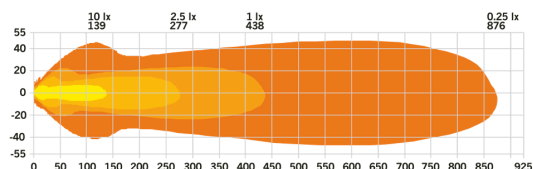

Part No. 809447

NUUK E-LINE DUO DK BLACK LICENCE PLATE

NUUK E-LINE DUO DK BLACK LICENCE PLATE LED BAR

HOLDER INC. | INTEGRATED RELAY | FITS DK/FI/AT

Discover the game-changing new LED bar Nook E-Line Duo DK Black. A combined LED bar and license plate holder that fits license plates from Austria, Denmark, and Finland.

[Read more](#)

Voltage (DC)	10-36 V DC	Material housing/chassi	Aluminium
Consumption	108 W	Material lens	Polycarbonate
Functions	Driving beam	Length	544 mm
Actual lumen	8350 lm	Depth	36 mm
1 lux @	438 m	Height	163 mm
Color temperature	5000 K	Height including bracket	163 mm
Beam pattern	Optimized beam	IP-class	IP68/69K
Connection	DT-3PIN	Operating temperature	-40 · +60 °C
Cable length	2500 mm	E-approved	Yes
Color lens	Black	ECE approval	R10.06, R149
Color LED's	White	Reference number	20