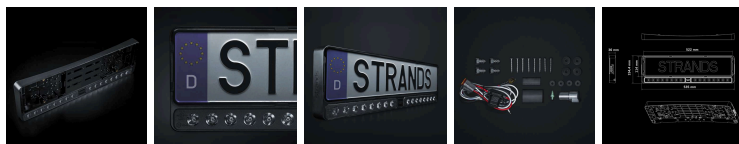

Part No. 809446

NUUK E-LINE DUO BLACK LED BAR 2X10"

NUUK E-LINE DUO BLACK LED BAR 2X10"

HOLDER INC. | OPTIMIZED BEAM | BUILT-IN RELAY

Improve your night drive with 8350 actual lumens and 440-meter visual range @ 1 Lux. The Nuuk E-Line Duo Black has an optimized beam and 5000 K color temperature, greatly improving forward...

[Read more](#)

Voltage (DC)	10-36 V DC	Material housing/chassi	Aluminium
Consumption	110 W	Material lens	Polycarbonate
Functions	Driving beam	Length	535 mm
Actual lumen	8100 lm	Depth	36 mm
1 lux @	438 m	Height	154.4 mm
Color temperature	5000 K	Height including bracket	154.4 mm
Beam pattern	Optimized beam	IP-class	IP68/69K
Connection	DT-3PIN	Operating temperature	-40 · +60 °C
Cable length	2500 mm	E-approved	Yes
Color lens	Black	ECE approval	R10.06, R149
Color LED's	White	Reference number	20 x 2