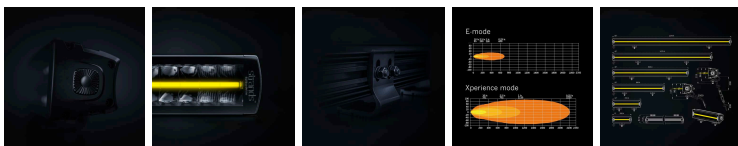

# SIBERIA XP DR LED BAR 42"

## SIBERIA XP DR LED BAR 42"

YELLOW / WHITE POS. | HELLO FUNC. | BUILT-IN RELAY

The Siberia XP Double Row LED bar has a maxed-out illumination with an output 100% stronger than previous models. The Xperience DR 42" model has a long-distance beam pattern, producing 1125 actual...

[Read more](#)

<b>Voltage (DC)</b>	10-32 V DC	<b>Material housing/chassi</b>	Aluminium
<b>Functions</b>	Amber Pos., White pos., Xperience mode, E-approved mode, Hello function	<b>Material lens</b>	Polycarbonate
<b>Consumption specific function</b>	X-mode 341W, E-mode 18W, White pos. 17.5W, Amber pos. 17.5W	<b>Length</b>	1075.4 mm
<b>Actual lumen</b>	25500 lm	<b>Depth</b>	71.6 mm
<b>1 lux @</b>	1110 m	<b>Height</b>	76 mm
<b>Color temperature</b>	5700 K	<b>Height including bracket</b>	96.6 mm
<b>Beam pattern</b>	Long-distance beam	<b>IP-class</b>	IP68/69K
<b>Connection</b>	Cable	<b>Operating temperature</b>	-35 · +65 °C
<b>Cable length</b>	2500 mm	<b>E-approved</b>	Yes
<b>Color lens</b>	Clear	<b>ECE approval</b>	R10.06, R148, R149
<b>Color LED's</b>	White   Yellow	<b>Reference number</b>	20