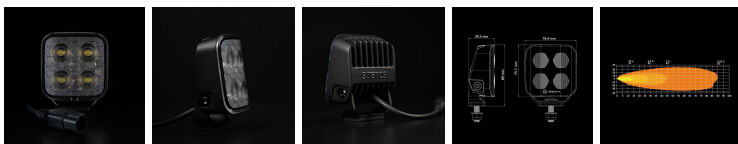

# UNITY EDGE WORK LIGHT 20W

## UNITY EDGE WORK LIGHT 20W

10-36V | FLOOD BEAM

The updated Unity Edge work light is an excellent option for all drivers, whether you're a pro with many miles under your belt or just starting your journey.

[Read more](#)

<b>Voltage (DC)</b>	10-36 V DC
<b>Consumption</b>	20 W
<b>Functions</b>	work light
<b>Actual lumen</b>	2010 lm
<b>1 lux @</b>	45 m
<b>Color temperature</b>	5700 K
<b>Beam pattern</b>	Flood beam
<b>Connection</b>	DT-2PIN
<b>Cable length</b>	150 mm
<b>Color lens</b>	Clear
<b>Color LED's</b>	White