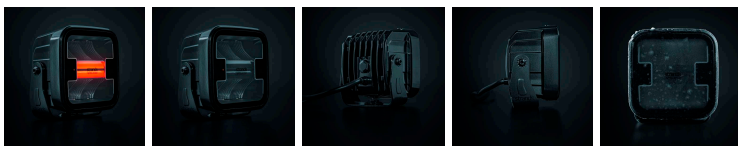

# SIBERIA XP HEAT WORK LIGHT 70W

## SIBERIA XP HEAT WORK LIGHT 70W

RED / AMBER POS. | HEATED LENS

*XP*ERIENCE HEAT: never let ice-covered lights slow you down again. The robust and heavy-duty Siberia XP Heat has a heated lens, keeping it free from ice in cold and wet weather.

[Read more](#)

<b>Voltage (DC)</b>	10-32 V DC
<b>Consumption</b>	70 W
<b>Functions</b>	work light, Amber Pos., Red pos., Heated lens
<b>Consumption specific function</b>	Amber pos. 2W, Work 70W, Red pos. 1.5W, Heating 25W
<b>Actual lumen</b>	3710 lm
<b>1 lux @</b>	68 m
<b>Color temperature</b>	5700 K
<b>Beam pattern</b>	Flood beam
<b>Connection</b>	Cable
<b>Cable length</b>	2000 mm

<b>Color LED's</b>	White   Red   Amber
<b>Material housing/chassi</b>	Aluminium
<b>Material lens</b>	Tempered glass
<b>Length</b>	110.4 mm
<b>Depth</b>	75.5 mm
<b>Height</b>	110.3 mm
<b>Height including bracket</b>	119.2 mm
<b>IP-class</b>	IP68/69K
<b>Operating temperature</b>	-30 · +65 °C
<b>E-approved</b>	No