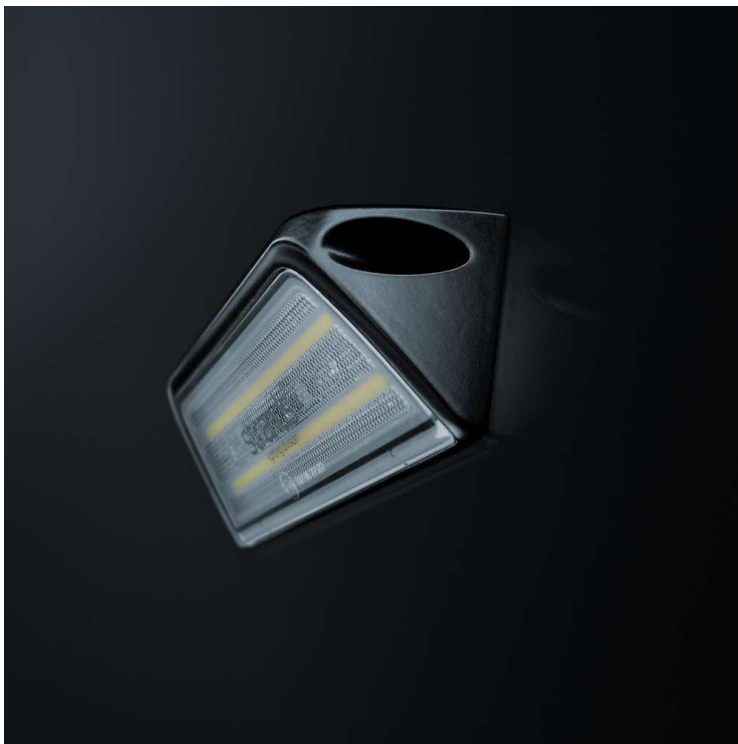

Part No. 809244

SIBERIA SCENE LIGHT 19W

SIBERIA SCENE LIGHT 19W

10-36V

The perfect solution when you need to illuminate a specific area.

This versatile lamp is engineered to suit a broad range of vehicles – for both interior and exterior use.

[Read more](#)

Voltage (DC)	10-36 V DC	Material housing/chassi	Aluminium
Consumption	19 W	Material lens	Polycarbonate
Functions	Scene light	Length	150 mm
Actual lumen	2296 lm	Depth	39.5 mm
1 lux @	31 m	Height	47 mm
Color temperature	5700 K	Height including bracket	47 mm
Beam pattern	Flood beam	CC	134 mm
Connection	Cable	IP-class	IP67/69K
Cable length	500 mm	Operating temperature	-20 · +45 °C
Color lens	Clear	E-approved	No
Color LED's	White	ECE approval	R10.06