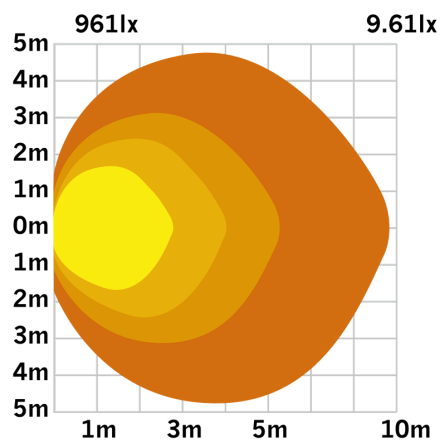

Part No. 809244

SIBERIA SCENE LIGHT 19W

SIBERIA SCENE LIGHT 19W

10-36V

The perfect solution when you need to illuminate a specific area.

This versatile lamp is engineered to suit a broad range of vehicles – for both interior and exterior use.

[Read more](#)

Voltage (DC)	10-36 V DC	Material housing/chassi	Aluminium
Consumption	19 W	Material lens	Polycarbonate
Functions	Scene light	Length	150 mm
Actual lumen	2296 lm	Depth	39.5 mm
1 lux @	31 m	Height	47 mm
Color temperature	5700 K	Height including bracket	47 mm
Beam pattern	Flood beam	CC	134 mm
Connection	Cable	IP-class	IP67/69K
Cable length	500 mm	Operating temperature	-20 · +45 °C
Color lens	Clear	E-approved	No
Color LED's	White	ECE approval	R10.06