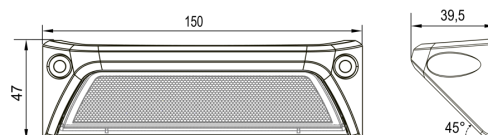

Part No. 809244

SIBERIA SCENE LIGHT 19W

SIBERIA SCENE LIGHT 19W

10-36V

The perfect solution when you need to illuminate a specific area.

This versatile lamp is engineered to suit a broad range of vehicles – for both interior and exterior use.

[Read more](#)

Voltage (DC)	10-36 V DC	Material housing/chassi	Aluminium
Consumption	19 W	Material lens	Polycarbonate
Functions	Scene light	Length	150 mm
Actual lumen	2296 lm	Depth	39.5 mm
1 lux @	31 m	Height	47 mm
Color temperature	5700 K	Height including bracket	47 mm
Beam pattern	Flood beam	CC	134 mm
Connection	Cable	IP-class	IP67/69K
Cable length	500 mm	Operating temperature	-20 · +45 °C
Color lens	Clear	E-approved	No
Color LED's	White	ECE approval	R10.06