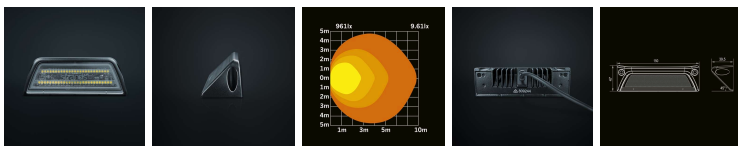

Part No. 809244

SIBERIA SCENE LIGHT 19W

SIBERIA SCENE LIGHT 19W

10-36V

The perfect solution when you need to illuminate a specific area.

This versatile lamp is engineered to suit a broad range of vehicles – for both interior and exterior use.

[Read more](#)

Voltage (DC)	10-36 V DC	Material housing/chassi	Aluminium
Consumption	19 W	Material lens	Polycarbonate
Functions	Scene light	Length	150 mm
Actual lumen	2296 lm	Depth	39.5 mm
1 lux @	31 m	Height	47 mm
Color temperature	5700 K	Height including bracket	47 mm
Beam pattern	Flood beam	CC	134 mm
Connection	Cable	IP-class	IP67/69K
Cable length	500 mm	Operating temperature	-20 · +45 °C
Color lens	Clear	E-approved	No
Color LED's	White	ECE approval	R10.06