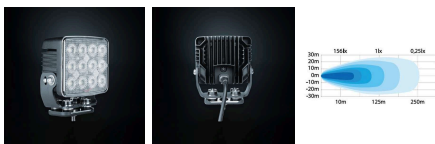

Part No. 809239

UNITY WORK LIGHT 149W

UNITY WORK LIGHT 149W

10-32V | DTP-2PIN (BUILT-IN)

Become a professional with the Unity series. Comes with a perfectly smooth look and a revolutionary strong light output. Extreme power made for demanding tasks. The Unity series contains seven models, from 10...

[Read more](#)

Voltage (DC)	10-32 V DC
Functions	work light
Actual lumen	13000 lm
1 lux @	122 m
Color temperature	5700 K
Beam pattern	Flood beam
Connection	DTP-2PIN (Built-in)
Cable length	200 mm
Color lens	Clear
Color LED's	White

Material housing/chassi	Aluminium
Material lens	Polycarbonate
Length	135 mm
Depth	90.4 mm
Height	118 mm
Height including bracket	152.2 mm
IP-class	IP67/69K
Operating temperature	-30 · +65 °C
E-approved	No
ECE approval	R10.06