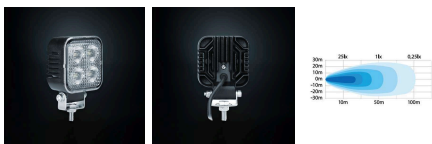

Part No. 809237

UNITY WORK LIGHT 31W

UNITY WORK LIGHT 31W

10-40V | FLOOD BEAM

Become a professional with the Unity series. Comes with a perfectly smooth look and a revolutionary strong light output. Extreme power made for demanding tasks. The Unity series contains seven models, from 10...

[Read more](#)

Voltage (DC)	10-40 V DC	Material housing/chassi	Aluminium
Consumption	29 W	Material lens	Polycarbonate
Functions	work light	Length	70.4 mm
Actual lumen	2200 lm	Depth	41 mm
1 lux @	52 m	Height	85.2 mm
Color temperature	5000 K	Height including bracket	95.5 mm
Beam pattern	Flood beam	IP-class	IP67/69K
Connection	DT-2PIN	Operating temperature	-30 · +65 °C
Cable length	520 mm	E-approved	No
Color lens	Clear	ECE approval	R10.06
Color LED's	White		